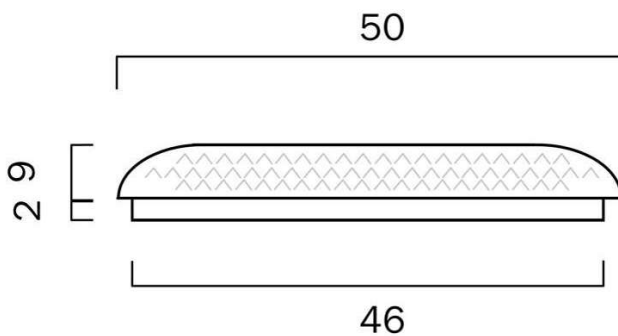

Globe / Light Source included	Yes
Lumens	4200
Color Temperature	Warm White; Natural White; Cool White
Color Kelvin	3 CCT (3000k - 4000k - 6500k)
Color Rendering	>85
Dimmable	Yes - Wifi
Power Factor	>0.90
Surge Protection	Yes (1.5 Kva)
Beam Angle (degree)	180
Current Output	150
Electrical Protection	CLASS I - HIGH VOLTAGE, EARTH REQUIRED
IP rating	IP20
Lead and Plug	No
Approvals	RCM
Assembly Required	No
Box Contents	Basic mounting screws, Instruction
Installation Required	Yes (by Licensed Electrician only)
Care Instructions	Do not use strong liquid cleaners, Wipe clean with a dry cloth
Replacement Warranty	*3 Years

Barcode

GTIN 9329501061121

Image -dimensions

Disclaimer -Product

This is a Smart control lighting fixture:

All functions/settings such as dimming, scheduling, mood lighting settings are via the Smart life app only. It can be downloaded through the App Store (iPhone User) and Play Store (Android User) via QR code.

Via wall switch function: