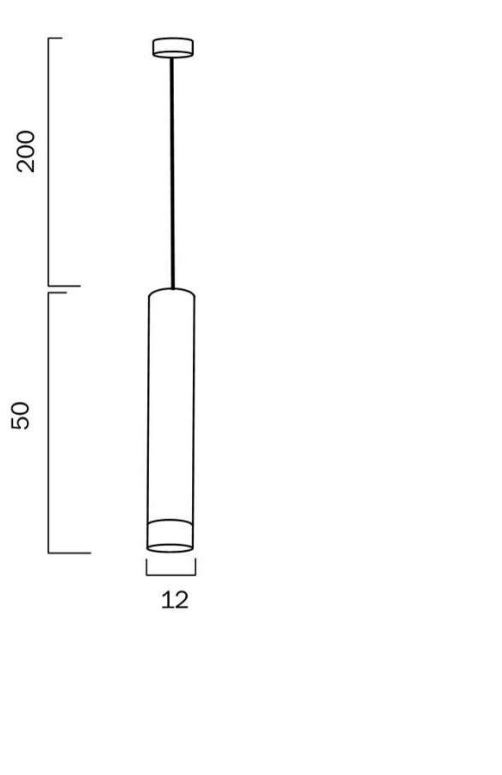

Approvals	RCM
Box Contents	Basic mounting screws,Instruction
Installation Required	Yes (by Licensed Electrician only)
Care Instructions	Do not use strong liquid cleaners,Wipe clean with a dry cloth
Replacement Warranty	*3 Years

Barcode

GTIN 9329501046494

Image -dimensions