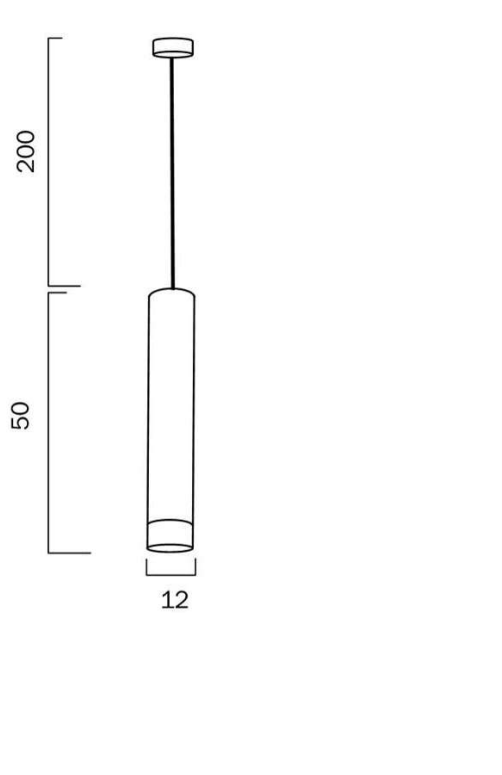

Approvals	RCM
Box Contents	Basic mounting screws,Instruction
Installation Required	Yes (by Licensed Electrician only)
Care Instructions	Do not use strong liquid cleaners,Wipe clean with a dry cloth
Replacement Warranty	*3 Years

Barcode

GTIN 9329501046517

Image -dimensions