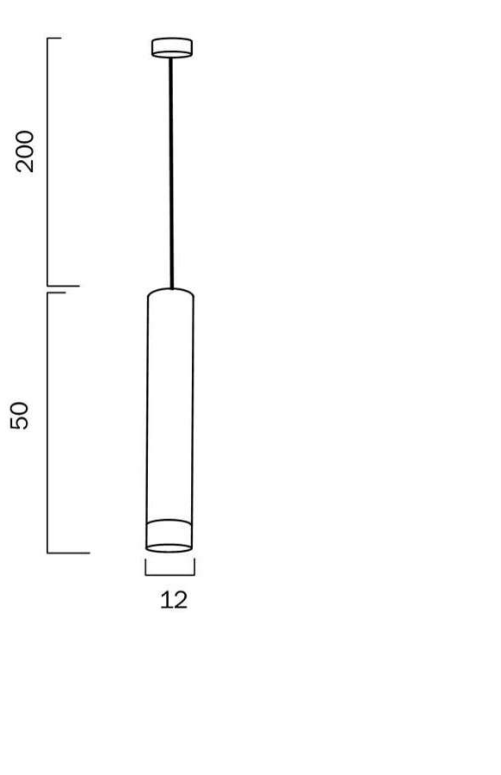

Approvals	RCM
Box Contents	Basic mounting screws, Instruction
Installation Required	Yes (by Licensed Electrician only)
Care Instructions	Do not use strong liquid cleaners, Wipe clean with a dry cloth
Replacement Warranty	*3 Years

Barcode

GTIN 9329501046548

Image -dimensions