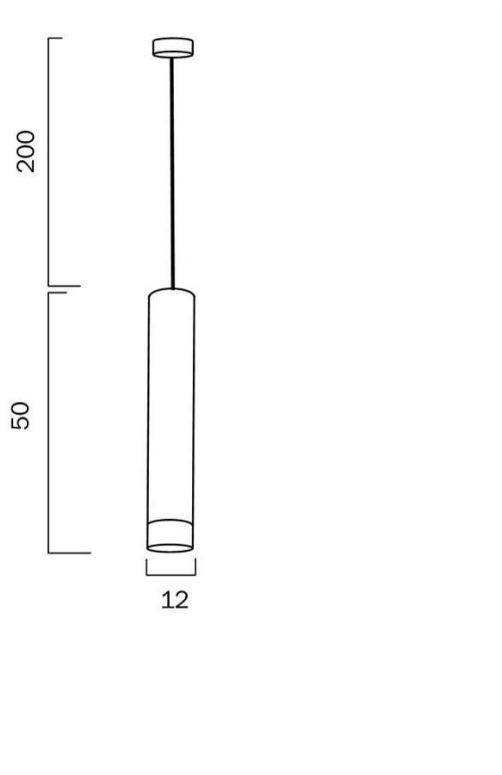

Approvals	RCM
Box Contents	Basic mounting screws,Instruction
Installation Required	Yes (by Licensed Electrician only)
Care Instructions	Do not use strong liquid cleaners,Wipe clean with a dry cloth
Replacement Warranty	*3 Years

Barcode

GTIN 9329501046531

Image -dimensions