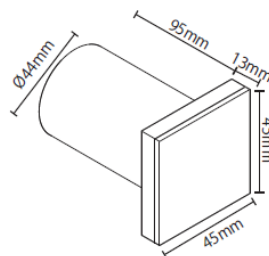

### Specifications

3W LED square step light  
 Matt painted die-cast aluminum square shade  
 Frosted glass diffuser  
 Non-dimmable  
 3000K colour temperature

Available in:

- Matt white
- Matt black

### Dimensions

Stem size: 9.5 x D4.4cm  
 Lamp size: 1.3 x 4.5 x 4.5cm  
 Pack size qty: 2 x Inner, 24 x outer  
 Unit Carton: 10x10x8cm  
 Inner: 20.5x10.5x9cm  
 Outer: 42.5x33x20cm

Model No.	Description	Colour	Globe
MWL007BLK	3W Square Step Light	Matt BLK	3W LED 3000K, 40Lm
MWL007WHT	3W Square Step Light	Matt WHT	3W LED 3000K, 40Lm