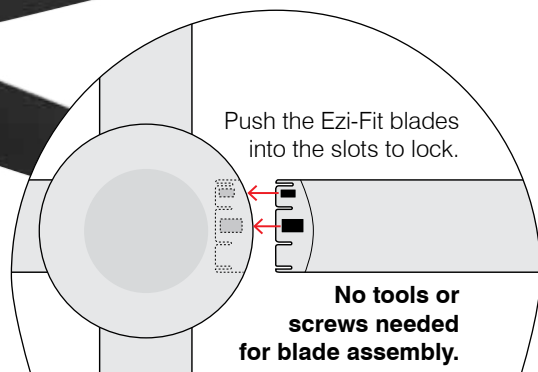

CRUZE

52" CEILING FAN WITH EZY-FIT ABS BLADES

3000K
WARM WHITE

4200K
COOL WHITE

6000K
DAYLIGHT