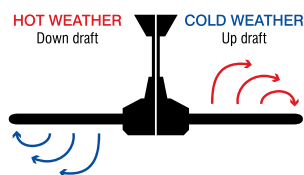

SUMMER/WINTER SETTINGS