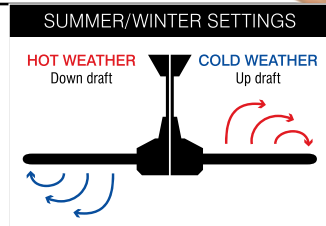

CONCORDE-II

58" DC CEILING FAN

240V	35W	12W 750lm	4000°K COOL WHITE			UV STABLE ABS BLADES			
MOTOR		OPTIONAL LED LIGHT							

Size: 58" (1470mm)
 Motor: 35W DC Motor
 Construction: Diecast Aluminium Body and Metal Canopy
 Blades: 3 x Moulded Durable ABS
 Blade Pitch: 13 degree
 Ceiling Rake: 14 degree max
 Light (optional): 12W 750lm 4200K LED Array
 Control: Remote (6-speed) with reverse function
 Warranty: 3 year In-Home + 3 year replacement.