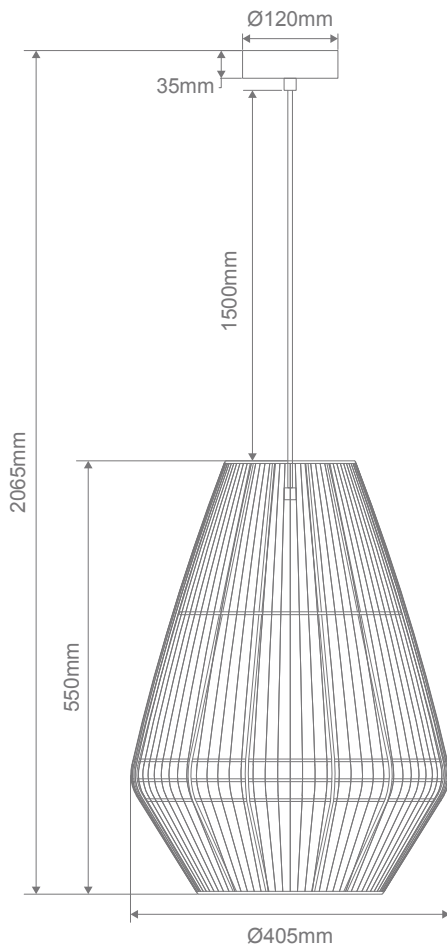

Carter PDT Paper Rope Large Pendant

Description

CARTER lamp Series combines black metalware with a modern thin paper rope shade design, which offers an attractive addition to modern natural interior design style décors. Ideal as a feature lamp in living rooms and bedrooms, as well as attractive pendants for breakfast bars, or cluster pendants. Featuring Matt Black metalware, black cable with a choice of Black or Natural colour shade options. Part of a family of matching floor lamp, table lamp, desk lamp, as well as small, medium and large hanging pendants.

Specification Features

Input Voltage: 240V
Power (W): 25W Max
Lamp Base: E27
IP rating (IP): IP20

Diagrams / Additional

Item No.	Variant		Lamp Base
	Blk	Ntr	
CARTER-PDT-LGE	23144	23145	E27