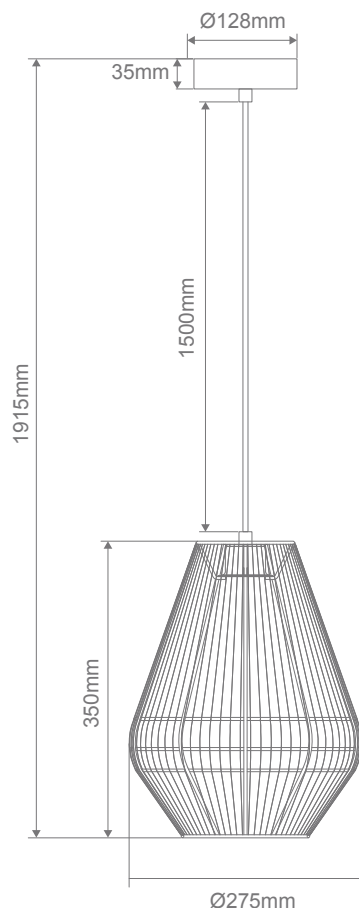

Carter PDT
Paper Rope Small Pendant

Description

CARTER lamp Series combines black metalware with a modern thin paper rope shade design, which offers an attractive addition to modern natural interior design style décors. Ideal as a feature lamp in living rooms and bedrooms, as well as attractive pendants for breakfast bars, or cluster pendants. Featuring Matt Black metalware, black cable with a choice of Black or Natural colour shade options. Part of a family of matching floor lamp, table lamp, desk lamp, as well as small, medium and large hanging pendants.

Specification Features

Input Voltage: 240V
Power (W): 25W Max
Lamp Base: E27
IP rating (IP): IP20

Diagrams / Additional

Item No.	Variant		Lamp Base
	Blk	Ntr	
CARTER-PDT-SML	23140	23141	E27

Carter PDT Paper Rope Medium Pendant

Specification Features

Input Voltage: 240V
 Power (W): 25W Max
 Lamp Base: E27
 IP rating (IP): IP20

Diagrams / Additional

Item No.	Variant		Lamp Base
	Blk	Ntr	
CARTER-PDT-MED	23142	23143	E27

Carter PDT Paper Rope Large Pendant