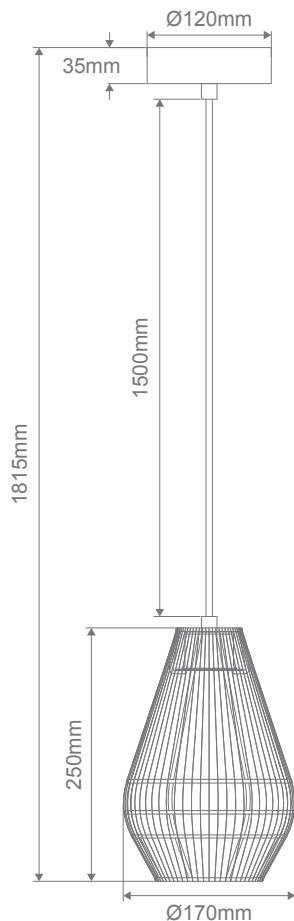

Carter PDT
Paper Rope Small Pendant

Description

CARTER lamp Series combines black metalware with a modern thin paper rope shade design, which offers an attractive addition to modern natural interior design style décors. Ideal as a feature lamp in living rooms and bedrooms, as well as attractive pendants for breakfast bars, or cluster pendants. Featuring Matt Black metalware, black cable with a choice of Black or Natural colour shade options. Part of a family of matching floor lamp, table lamp, desk lamp, as well as small, medium and large hanging pendants.

Specification Features

Input Voltage: 240V
Power (W): 25W Max
Lamp Base: E27
IP rating (IP): IP20

Diagrams / Additional

Item No.	Variant		Lamp Base
	Blk	Ntr	
CARTER-PDT-SML	23140	23141	E27

Carter PDT Paper Rope Medium Pendant

Description

CARTER lamp Series combines black metalware with a modern thin paper rope shade design, which offers an attractive addition to modern natural interior design style décors. Ideal as a feature lamp in living rooms and bedrooms, as well as attractive pendants for breakfast bars, or cluster pendants. Featuring Matt Black metalware, black cable with a choice of Black or Natural colour shade options. Part of a family of matching floor lamp, table lamp, desk lamp, as well as small, medium and large hanging pendants.

Specification Features

Input Voltage: 240V
 Power (W): 25W Max
 Lamp Base: E27
 IP rating (IP): IP20

Diagrams / Additional

Item No.	Variant		Lamp Base
	Blk	Ntr	
CARTER-PDT-MED	23142	23143	E27

Carter PDT Paper Rope Large Pendant