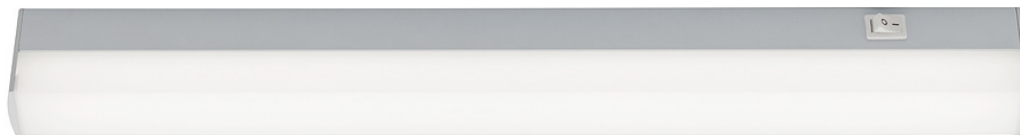

Callan

LED Wall Lamp Range

Specifications

LED Wall Light
White Plastic Housing
CRI 80
Rocker Switch
Non-replaceable LED
Non-dimmable

Dimensions

7W: L27.5cm x H4cm / Ext5.5cm
14W: L54cm x H4cm / Ext5.5cm
20W: L84cm x H4cm / Ext5.5cm

Wattage	7W LED	14W LED	20W LED
Colour Temp	4000K	4000K	4000K
Lumens	500lm	1400	1700
Dimmable	No	No	No

	Model No.	Description	Colour	Globe
NEW	MW1707WHT	LED Wall Light	WHT	14W
	MW1714WHT	LED Wall Light	WHT	14W
	MW1720WHT	LED Wall Light	WHT	20W