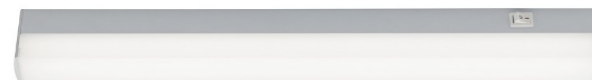

Callan

LED Wall Lamp Range

Specifications

LED Wall Light
White Plastic Housing
CRI 80
Rocker Switch
Non-replaceable LED
Non-dimmable

Dimensions

7W: L27.5cm x H4cm / Ext5.5cm
14W: L54cm x H4cm / Ext5.5cm
20W: L84cm x H4cm / Ext5.5cm

Wattage	7W LED	14W LED	20W LED
Colour Temp	4000K	4000K	4000K
Lumens	500lm	1400	1700
Dimmable	No	No	No

	Model No.	Description	Colour	Globe
NEW	MW1707WHT	LED Wall Light	WHT	14W
	MW1714WHT	LED Wall Light	WHT	14W
	MW1720WHT	LED Wall Light	WHT	20W