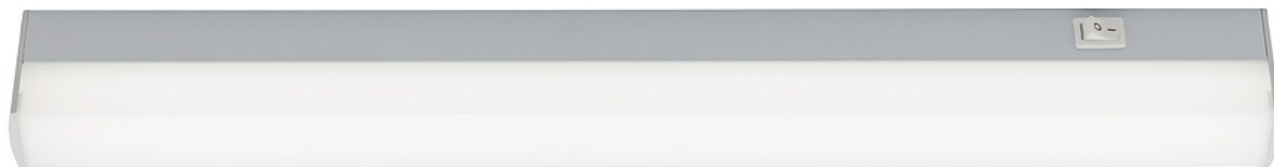

Callan

LED Wall Lamp Range

Specifications

LED Wall Light
White Plastic Housing
CRI 80
Rocker Switch
Non-replaceable LED
Non-dimmable

Dimensions

7W: L27.5cm x H4cm / Ext5.5cm
14W: L54cm x H4cm / Ext5.5cm
20W: L84cm x H4cm / Ext5.5cm

Wattage	7W LED	14W LED	20W LED
Colour Temp	4000K	4000K	4000K
Lumens	500lm	1400	1700
Dimmable	No	No	No

	Model No.	Description	Colour	Globe
NEW	MW1707WHT	LED Wall Light	WHT	14W
	MW1714WHT	LED Wall Light	WHT	14W
	MW1720WHT	LED Wall Light	WHT	20W