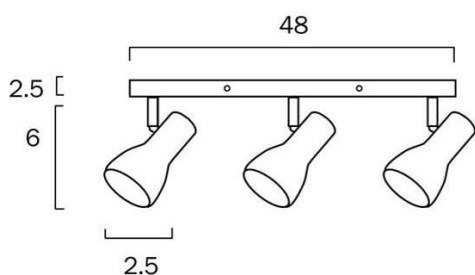

Beam Angle (degree)	80
Electrical Protection	CLASS I - HIGH VOLTAGE, EARTH REQUIRED
IP rating	IP20
Lead and Plug	No
Approvals	RCM
Assembly Required	No
Box Contents	Basic mounting screws,Instruction
Installation Required	Yes (by Licensed Electrician only)
Care Instructions	Do not use strong liquid cleaners,Wipe clean with a dry cloth
Replacement Warranty	*3 Years

Barcode

GTIN 9329501051818

Image -dimensions