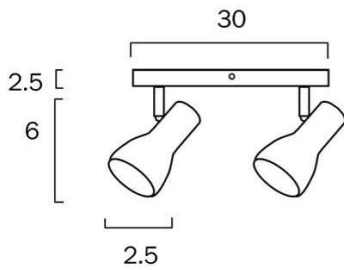

Beam Angle (degree)	80
Electrical Protection	CLASS I - HIGH VOLTAGE, EARTH REQUIRED
IP rating	IP20
Lead and Plug	No
Approvals	RCM
Assembly Required	No
Box Contents	Basic mounting screws,Instruction
Installation Required	Yes (by Licensed Electrician only)
Care Instructions	Do not use strong liquid cleaners,Wipe clean with a dry cloth
Replacement Warranty	*3 Years

Barcode

GTIN 9329501051801

Image -dimensions