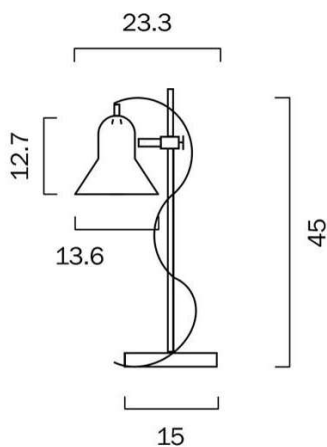

Globe Type	GU10
Globe / Light Source qty	1
Globe / Light Source included	No
Dimmable	No
Beam Angle (degree)	80
Electrical Protection	CLASS II - DOUBLE INSULATED, EARTH NOT REQUIRED
IP rating	IP20
Lead and Plug	Yes
Approvals	RCM
Box Contents	Instruction
Care Instructions	Do not use strong liquid cleaners,Wipe clean with a dry cloth
Replacement Warranty	*3 Years

Barcode

GTIN 9329501055359

Image -dimensions