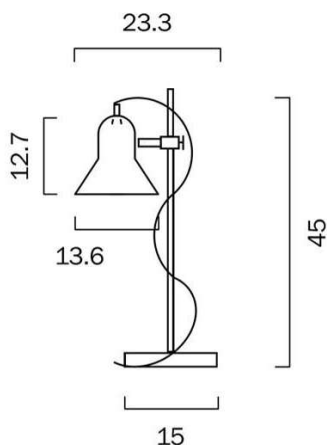

Globe Type	GU10
Globe / Light Source qty	1
Globe / Light Source included	No
Dimmable	No
Beam Angle (degree)	80
Electrical Protection	CLASS II - DOUBLE INSULATED, EARTH NOT REQUIRED
IP rating	IP20
Lead and Plug	Yes
Approvals	RCM
Box Contents	Instruction
Care Instructions	Do not use strong liquid cleaners,Wipe clean with a dry cloth
Replacement Warranty	*3 Years

Barcode

GTIN 9329501055335

Image -dimensions