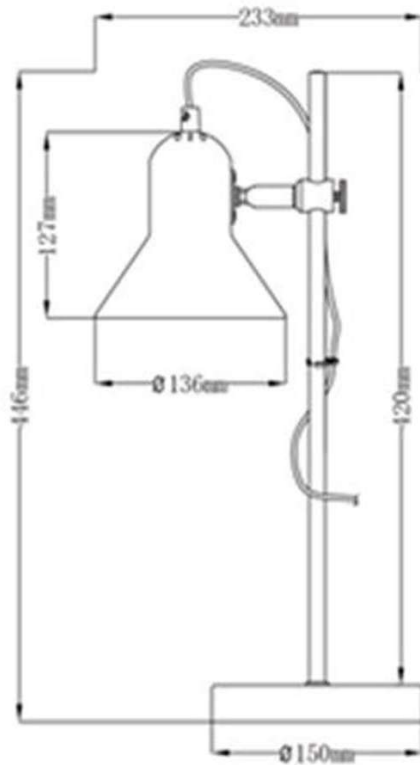

Globe Type	GU10
Globe / Light Source qty	1
Globe / Light Source included	No
Dimmable	No
Beam Angle (degree)	80
Electrical Protection	CLASS II - DOUBLE INSULATED, EARTH NOT REQUIRED
IP rating	IP20
Lead and Plug	Yes
Approvals	RCM
Box Contents	Instruction
Care Instructions	Do not use strong liquid cleaners,Wipe clean with a dry cloth
Replacement Warranty	*3 Years

Barcode

GTIN 9329501055366

Image -dimensions