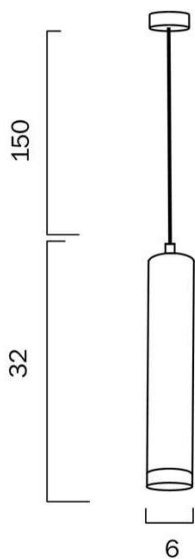

Control Gear Included	Yes-integrated
Electrical Protection	CLASS I - HIGH VOLTAGE, EARTH REQUIRED
IP rating	IP20
Lead and Plug	No
Approvals	RCM
Assembly Required	Yes
Box Contents	Basic mounting screws,Instruction
Installation Required	Yes (by Licensed Electrician only)
Care Instructions	Do not use strong liquid cleaners,Wipe clean with a dry cloth
Replacement Warranty	*3 Years

Barcode

GTIN 9329501048221

Image -dimensions