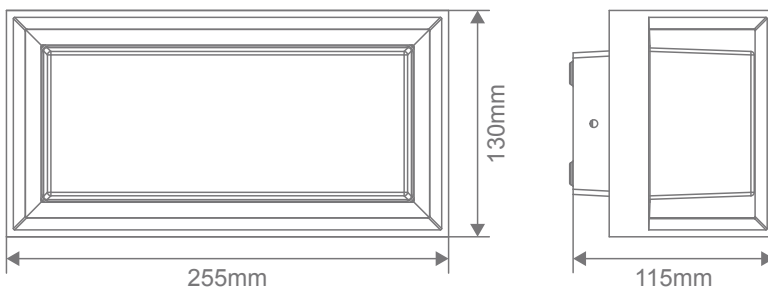

Diagrams / Additional

Item No.	Variant	Colour	CCT
COMO-6	19882	Black	3000K
	19883		5000K
	19884	Dark Grey	3000K
	19885		5000K