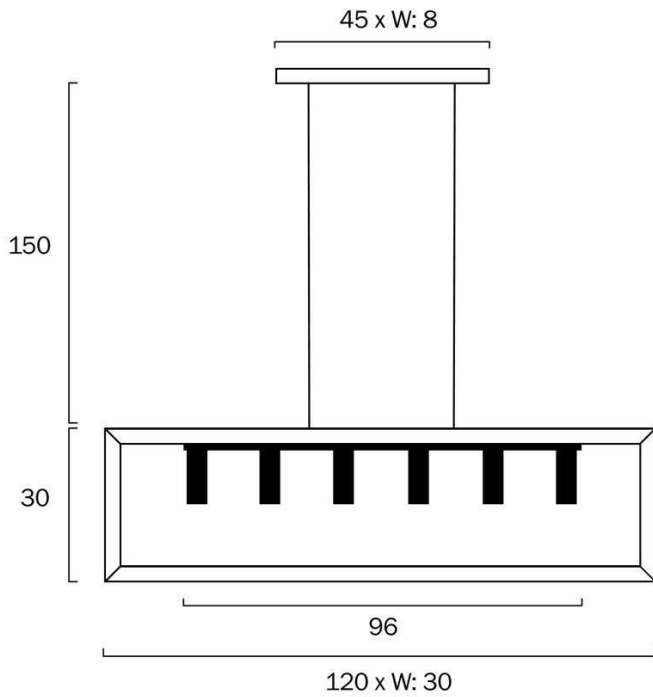

Box Contents	Basic mounting screws,Instruction
Installation Required	Yes (by Licensed Electrician only)
Care Instructions	Do not use strong liquid cleaners,Wipe clean with a dry cloth
Replacement Warranty	*3 Years

Barcode

GTIN 9329501047354

Image -dimensions

Note: Dimensions are only a guide and may vary due to manufacturing variations.