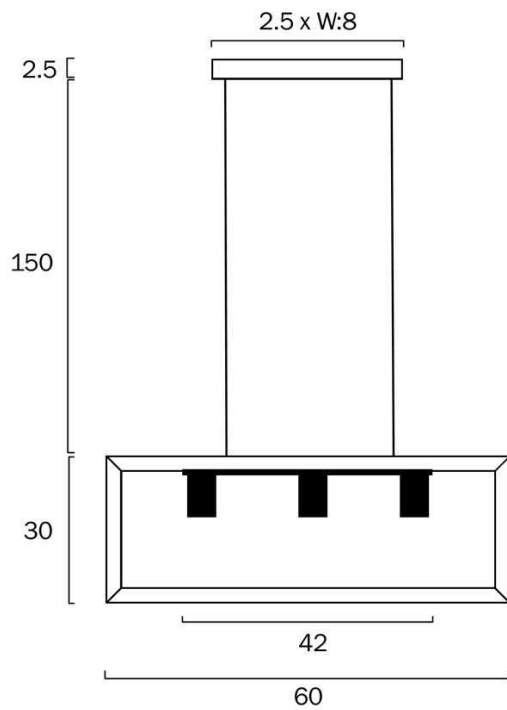

### Size

<b>Fixture Length (cm)</b>	60.0
<b>Fixture Width (cm)</b>	30.0
<b>Fixture Height (cm)</b>	30.0

### Specification

<b>Voltage Input</b>	240V
<b>Wattage (max)</b>	75
<b>Wattage</b>	25
<b>Globe Type</b>	E27
<b>Globe / Light Source qty</b>	3
<b>Globe / Light Source included</b>	No
<b>Beam Angle (degree)</b>	360
<b>Electrical Protection</b>	CLASS I - HIGH VOLTAGE, EARTH REQUIRED
<b>IP rating</b>	IP20
<b>Lead and Plug</b>	No
<b>Approvals</b>	RCM
<b>Assembly Required</b>	Yes
<b>Box Contents</b>	Basic mounting screws, Instruction
<b>Installation Required</b>	Yes (by Licensed Electrician only)

**Care Instructions**

Do not use strong liquid cleaners,Wipe clean with a dry cloth

**Replacement Warranty**

\*3 Years

**Barcode****GTIN**

9329501047330

**Image -dimensions**

Note: Dimensions are only a guide and may vary due to manufacturing variations.