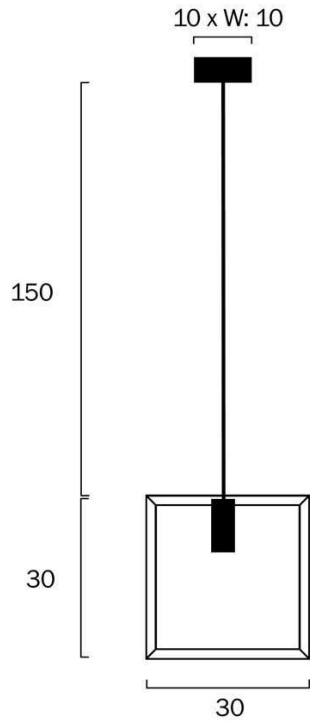

Replacement Warranty *3 Years

Barcode

GTIN 9329501047316

Image -dimensions

Note: Dimensions are only a guide and may vary due to manufacturing variations.