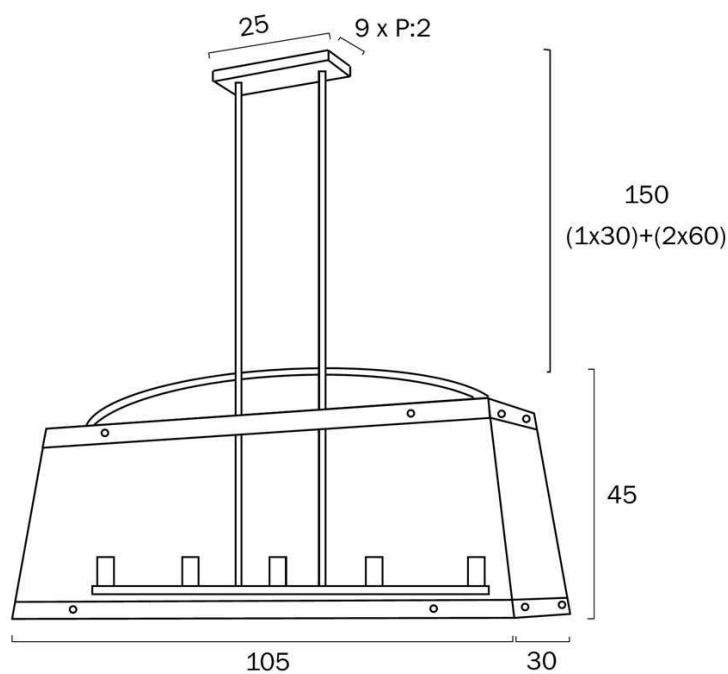

Wattage (max)	125
Wattage	25
Globe Type	E27
Globe / Light Source qty	5
Globe / Light Source included	No
Dimmable	Globe Dependant
Electrical Protection	CLASS I - HIGH VOLTAGE, EARTH REQUIRED
IP rating	IP20
Approvals	RCM
Assembly Required	Yes
Box Contents	Basic mounting screws, Instruction
Installation Required	Yes (by Licensed Electrician only)
Care Instructions	Do not use strong liquid cleaners, Wipe clean with a dry cloth
Replacement Warranty	*3 Years

Barcode

GTIN 9329501062203

Image -dimensions

Note: Dimensions are only a guide and may vary due to manufacturing variations.