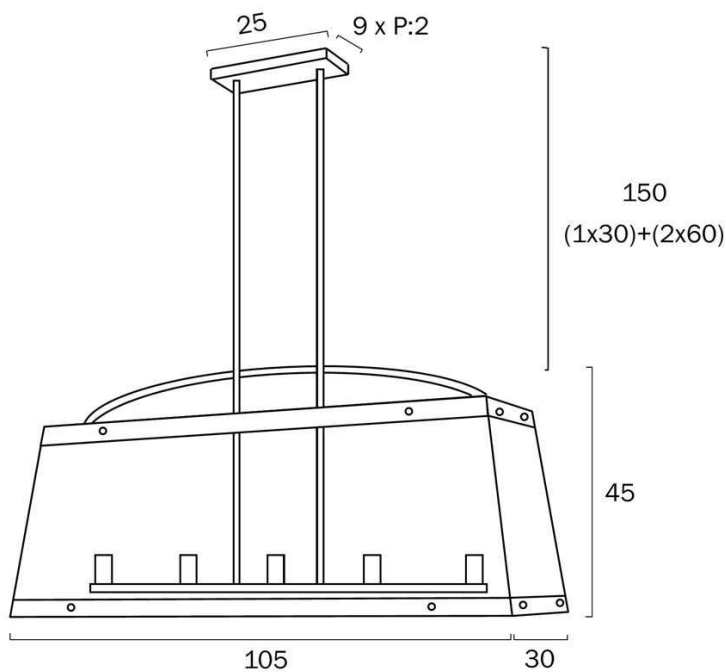

Wattage (max)	125
Wattage	25
Globe Type	E27
Globe / Light Source qty	5
Globe / Light Source included	No
Dimmable	Globe Dependant
Electrical Protection	CLASS I - HIGH VOLTAGE, EARTH REQUIRED
IP rating	IP20
Approvals	RCM
Assembly Required	Yes
Box Contents	Basic mounting screws, Instruction
Installation Required	Yes (by Licensed Electrician only)
Care Instructions	Do not use strong liquid cleaners, Wipe clean with a dry cloth
Replacement Warranty	*3 Years

Barcode

GTIN 9329501062012

Image -dimensions

Note: Dimensions are only a guide and may vary due to manufacturing variations.