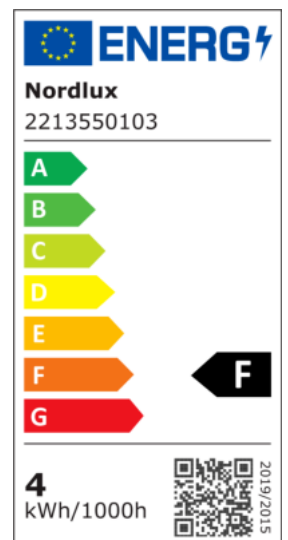

Voltage (V): 220-240 Volt
IP degree: IP20
Class (Class 1, Class 2, Class 3):
Class 2 (Double isolated)
Bulb base: LED Module
Parallel connection: False

Primary material: Metal
Secondary material: Plastic
Is the cable replaceable: False
Color: Black

Height (cm): 10.5
Width (cm): 8.5
Length (cm): 8.5
Tilt Angle (°): 90
Turning Angle (°): 320

EAN: 5704924012280
TUN: 2276911
Item Number: 2213550103

Pcs Per Master Carton: 6
Sales Box Height (cm): 11.5
Sales Box Width (cm): 9.5
Sales Box Depth (cm): 9.5
Sales Box Volume m³ : 0.001
Product net weight (kg): 0.3

Color Temperature (K): 2700K
Lifetime (h): 25000
Energy Class: F

• Fits the Nordlux Link system • 3-step Moodmaker™ dimming on your regular wall switch

Slim Nordic design and innovative technology is combined in the most compelling way in the Clyde series. Clyde has built-in Moodmaker™ functionality, which allows you to adjust the light in three steps from your regular wall switch. Fits the Nordlux Link system where it is easily installed and moved.