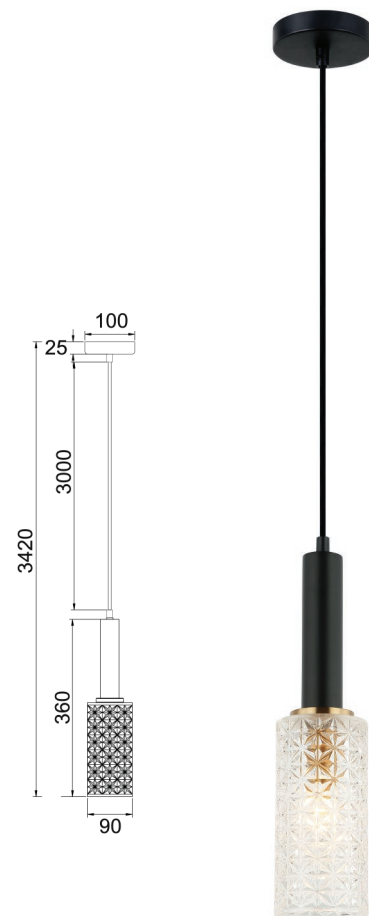

Decor Lighting

### INTERIOR OBLONG CUT GLASS PENDANT LIGHT

- Input voltage: 220-240V
- Material: cut glass & iron
- Lamp holder: E14 (Max.72W halogen globe)
- Globe size restriction: only candle shaped globes will fit
- Globe not included
- For indoor use only
- 1 year replacement warranty

Part No.	CLEO1
Description	PENDANT SES 72W Cut Glass Oblong with Matt Black Highlight
Material	Iron & cut glass
Lamp holder	1xE14 (Max.72W HAL)
Dimensions	Ø90xH360mm
Suspension	3000mm black PVC cable
Canopy size	Ø100x25mm
Box Weight	1.7kg
Box Dimensions	30x15x21cm
Carton QTY	1/1