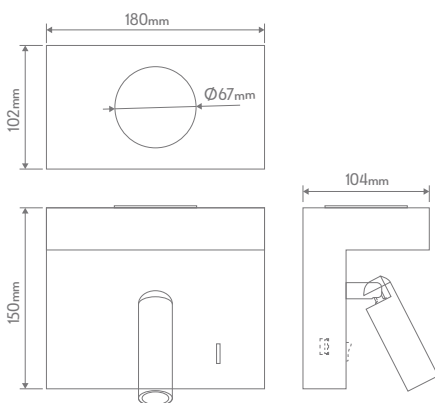

Diagrams / Additional

Item No.	Variant		CCT
	Blk	Wht	
CHARGE-01	22695	22696	TRIO