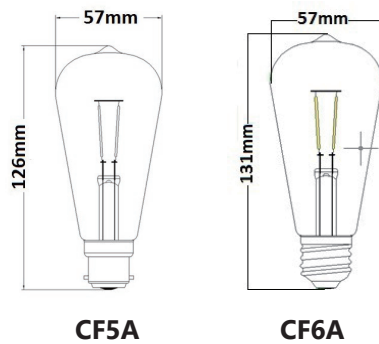

Decor Lighting

LED FILAMENT ST57 GLOBES

- Input voltage: 220-250V AC 50/60Hz
- Wattage: 4W
- Cap base: aluminium
- Power factor: ≥ 0.4
- Ambient temp: -15 to 40°C
- Not suitable for dimming

PART NO.	DESCRIPTION	BASE	KELVIN (K)	LUMENS (LM)	WATT (W)	CRI	BEAM ANGLE	LENGTH (mm)	DIAM (mm)	CARTON QTY
CF5A	GLOBE LED CARBON LOOK BC ST57 (Amber)	B22	2200	380	4=40	80	360°	126	Ø57	1/60
CF6A	GLOBE LED CARBON LOOK ES ST57 (Amber)	E27	2200	380	4=40	80	300°	132	Ø57	1/60