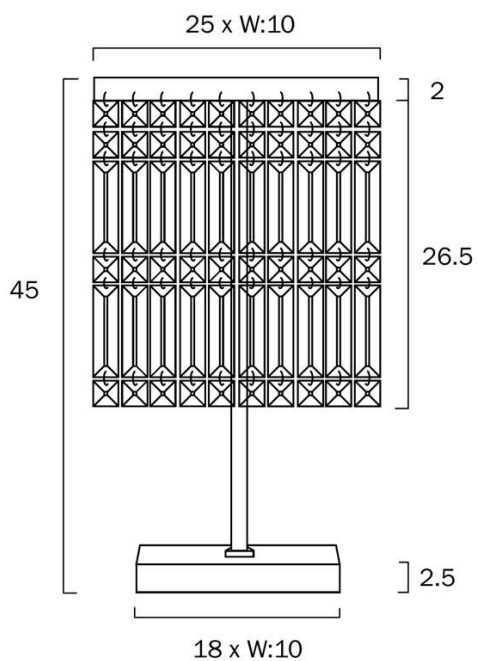

Wattage	28
Globe Type	G9
Globe / Light Source qty	2
Globe / Light Source included	No
Electrical Protection	CLASS II - DOUBLE INSULATED, EARTH NOT REQUIRED
IP rating	IP20
Lead and Plug	Yes
Approvals	RCM
Assembly Required	Yes
Box Contents	Instruction
Care Instructions	Do not use strong liquid cleaners,Wipe clean with a dry cloth
Replacement Warranty	*3 Years

Barcode

GTIN 9329501060827

Image -dimensions