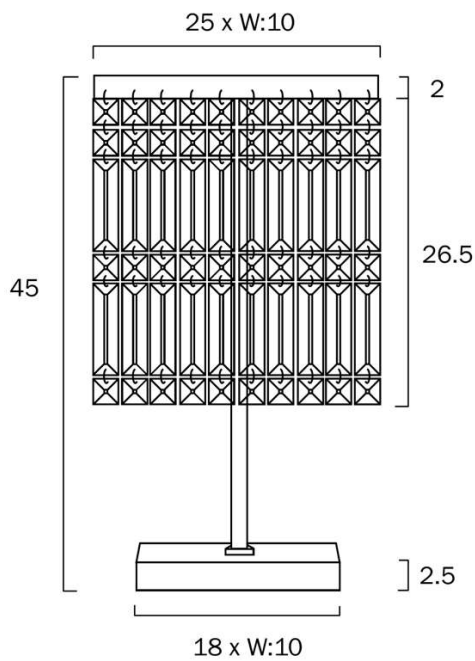

Wattage	28
Globe Type	G9
Globe / Light Source qty	2
Globe / Light Source included	No
Electrical Protection	CLASS II - DOUBLE INSULATED, EARTH NOT REQUIRED
IP rating	IP20
Lead and Plug	Yes
Approvals	RCM
Assembly Required	Yes
Box Contents	Instruction
Care Instructions	Do not use strong liquid cleaners,Wipe clean with a dry cloth
Replacement Warranty	*3 Years

Barcode

GTIN 9329501060810

Image -dimensions