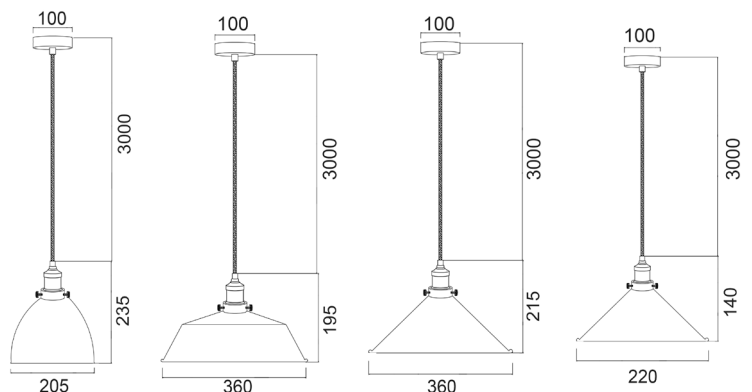

Decor Lighting

CEREMA1
(Ellipse Shape)

CEREMA2
(Angled Dome Shape)

CEREMA3
(Coolie Shape)

CEREMA4
(Small Coolie Shape)

CEREMA

Interior White with Antique Brass & Black Highlight Pendant Lights

- Input voltage: 220-240V
- Material: metal
- Lamp holder: 1xE27 (Max.40W)
- Globe not included
- For inindoor use only
- Warranty: 1 year replacement

Part No.	CEREMA1-4
Description	PENDANT ES 40W WH With Antique Brass & BL Highlight
Material	Metal
Lamp holder	1xE27 (Max.40W)
Product Dimensions	Please see the line drawing
Suspension	3000mm white cable
Canopy size	Ø100mm
Box Weight & Dimensions	CEREMA1: 0.7kg 22x21x20cm CEREMA2: 1.2kg 38x39x13cm CEREMA3: 1.7kg 38x38x16cm CEREMA4: 0.9kg 23x24x8cm
Carton QTY	1/1