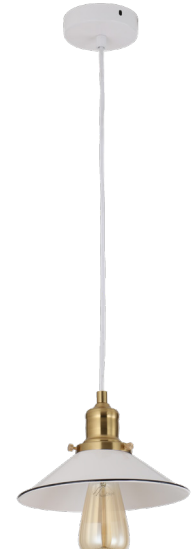

Decor Lighting

CEREMA1
(Ellipse Shape)

CEREMA2
(Angled Dome Shape)

CEREMA3
(Coolie Shape)

CEREMA4
(Small Coolie Shape)

CEREMA

Interior White with Antique Brass & Black Highlight Pendant Lights

- Input voltage: 220-240V
- Material: metal
- Lamp holder: 1xE27 (Max.40W)
- Globe not included
- For inindoor use only
- Warranty: 1 year replacement

Part No.	CEREMA1-4
Description	PENDANT ES 40W WH With Antique Brass & BL Highlight
Material	Metal
Lamp holder	1xE27 (Max.40W)
Product Dimensions	Please see the line drawing
Suspension	3000mm white cable
Canopy size	Ø100mm
Box Weight & Dimensions	CEREMA1: 0.7kg 22x21x20cm CEREMA2: 1.2kg 38x39x13cm CEREMA3: 1.7kg 38x38x16cm CEREMA4: 0.9kg 23x24x8cm
Carton QTY	1/1