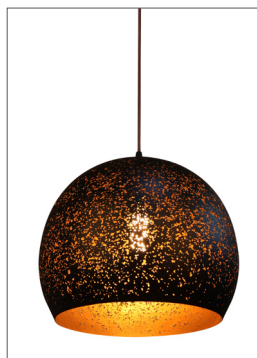

CELESTE SERIES

- Material: aluminium
- Max.wattage: 40W
- E27 lamp base
- Globe not included
- For indoor use
- 1 year replacement warranty

▲ CELESTE1

▲ CELESTE2

▲ CELESTE3

CODE	DESCRIPTION	DIMENSIONS				PACKAGING		
		DIAM (mm)	FITTING L (mm)	CABLE L (mm)	CANOPY OD (mm)	WEIGHT (Kg)	BOX (cm)	CARTON QTY
CELESTE1	1XE27 BLK BELL WITH GOLD INTERIOR PENDANT	Ø200	310	3000	Ø100	0.62	24x24x39	1/1
CELESTE2	1XE27 BLK DOME WITH GOLD INTERIOR PENDANT	Ø350	280	3000	Ø100	1.5	36.5x37x39.5	1/1
CELESTE3	1XE27 BLK DOME WITH GOLD INTERIOR PENDANT	Ø305	305	3000	Ø100	1.2	36.5x37x39.5	1/1