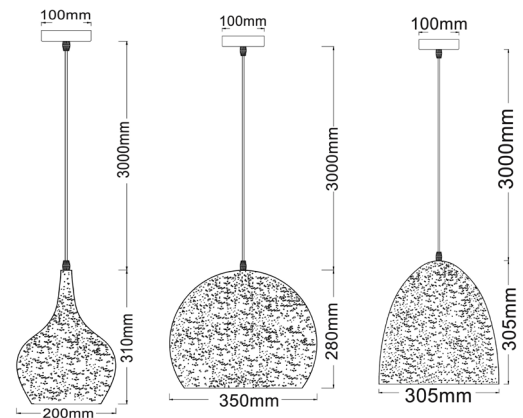

CELESTE SERIES

- Material: aluminium
- Max.wattage: 40W
- E27 lamp base
- Globe not included
- For indoor use
- 1 year replacement warranty

▲ CELESTE1

▲ CELESTE2

▲ CELESTE3

CODE	DESCRIPTION	DIMENSIONS				PACKAGING		
		DIAM (mm)	FITTING L (mm)	CABLE L (mm)	CANOPY OD (mm)	WEIGHT (Kg)	BOX (cm)	CARTON QTY
CELESTE1	1XE27 BLK BELL WITH GOLD INTERIOR PENDANT	Ø200	310	3000	Ø100	0.62	24x24x39	1/1
CELESTE2	1XE27 BLK DOME WITH GOLD INTERIOR PENDANT	Ø350	280	3000	Ø100	1.5	36.5x37x39.5	1/1
CELESTE3	1XE27 BLK DOME WITH GOLD INTERIOR PENDANT	Ø305	305	3000	Ø100	1.2	36.5x37x39.5	1/1