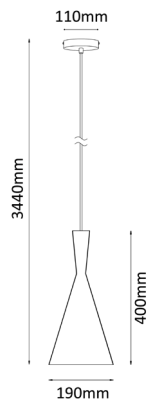

Dimpled internal shade

CAVIAR SERIES

- Material: powder coated aluminium
- Shade internal: dimpled
- Max 72W halogen globe
- E27 lamp holder
- Globe not included
- For indoor use only

1 YEAR
Replacement
Warranty

▲ CAVIAR4

▲ CAVIAR5

▲ CAVIAR6

PART NO.	DESCRIPTION	DIAM (mm)	FITTING L (mm)	CABLE L (mm)	CANOPY OD (mm)	WEIGHT (Kg)	BOX (cm)
CAVIAR4	1XE27 BLK MEXICAN STYLE HAT PENDANT	Ø360	170	3000	Ø110	1.5	41x41x24
CAVIAR5	1XE27 BLK ANGLED BELL PENDANT	Ø250	300	3000	Ø110	1.0	30x30x37
CAVIAR6	1XE27 BLK CONE SHAPED PENDANT	Ø190	400	3000	Ø110	1.0	46x24x24