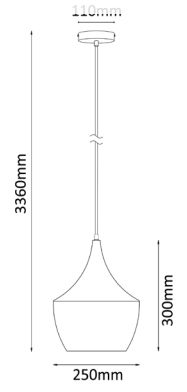

Dimpled internal shade

CAVIAR SERIES

- Material: powder coated aluminium
- Shade internal: dimpled
- Max 72W halogen globe
- E27 lamp holder
- Globe not included
- For indoor use only

1 YEAR
Replacement
Warranty

▲ CAVIAR4

▲ CAVIAR5

▲ CAVIAR6

PART NO.	DESCRIPTION	DIAM (mm)	FITTING L (mm)	CABLE L (mm)	CANOPY OD (mm)	WEIGHT (Kg)	BOX (cm)
CAVIAR4	1XE27 BLK MEXICAN STYLE HAT PENDANT	Ø360	170	3000	Ø110	1.5	41x41x24
CAVIAR5	1XE27 BLK ANGLED BELL PENDANT	Ø250	300	3000	Ø110	1.0	30x30x37
CAVIAR6	1XE27 BLK CONE SHAPED PENDANT	Ø190	400	3000	Ø110	1.0	46x24x24