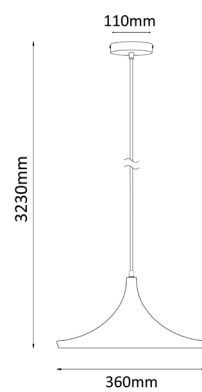

Dimpled internal shade

CAVIAR SERIES

- Material: powder coated aluminium
- Shade internal: dimpled
- Max 72W halogen globe
- E27 lamp holder
- Globe not included
- For indoor use only

1 YEAR
Replacement
Warranty

▲ CAVIAR4

▲ CAVIAR5

▲ CAVIAR6

PART NO.	DESCRIPTION	DIAM (mm)	FITTING L (mm)	CABLE L (mm)	CANOPY OD (mm)	WEIGHT (Kg)	BOX (cm)
CAVIAR4	1XE27 BLK MEXICAN STYLE HAT PENDANT	Ø360	170	3000	Ø110	1.5	41x41x24
CAVIAR5	1XE27 BLK ANGLED BELL PENDANT	Ø250	300	3000	Ø110	1.0	30x30x37
CAVIAR6	1XE27 BLK CONE SHAPED PENDANT	Ø190	400	3000	Ø110	1.0	46x24x24