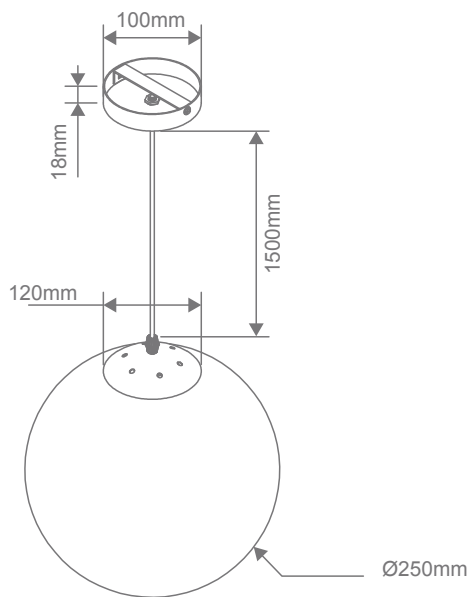

Bubble 200 Glass Pendant

Description

BUBBLE Glass pendant series offers a contemporary feel with a spherical dome shaped glass shade, designed to suit most interior design styles. Available in a clear or opal coloured glass option, as well as a range of suspension metalware colours. Choose from White, Black, Satin Brass, Antique Brass, Chrome, Satin Chrome and Rose Gold metalware, in three sizes: Small (200mm), Medium (250mm), and large (300mm) sizes. Suitable for hallways, over breakfast bar, bedrooms, living rooms, as well as cafes and bars.

Specification Features

Input Voltage: 240V
 Power (W): 25W LED Max
 IP rating (IP): IP20
 Dimmable: Yes*
 Base: E27

*Fully dimmable with suitable dimmers.

Diagrams / Additional

Item No.	Glass	Variant							Base
		Abrs	Blk	Chr	Rgld	Sbrs	Schr	Wht	
BUBBLE-200	Clear	31456	31450	31452	31454	31455	31453	31451	E27
	Opal	31463	31457	31459	31461	31462	31460	31458	

Bubble 250 Glass Pendant

Description

BUBBLE Glass pendant series offers a contemporary feel with a spherical dome shaped glass shade, designed to suit most interior design styles. Available in a clear or opal coloured glass option, as well as a range of suspension metalware colours. Choose from White, Black, Satin Brass, Antique Brass, Chrome, Satin Chrome and Rose Gold metalware, in three sizes: Small (200mm), Medium (250mm), and large (300mm) sizes. Suitable for hallways, over breakfast bar, bedrooms, living rooms, as well as cafes and bars.

Specification Features

Input Voltage: 240V
 Power (W): 25W LED Max
 IP rating (IP): IP20
 Dimmable: Yes*
 Base: E27

*Fully dimmable with suitable dimmers.

Diagrams / Additional

Black Antique Brass Chrome Rose Gold