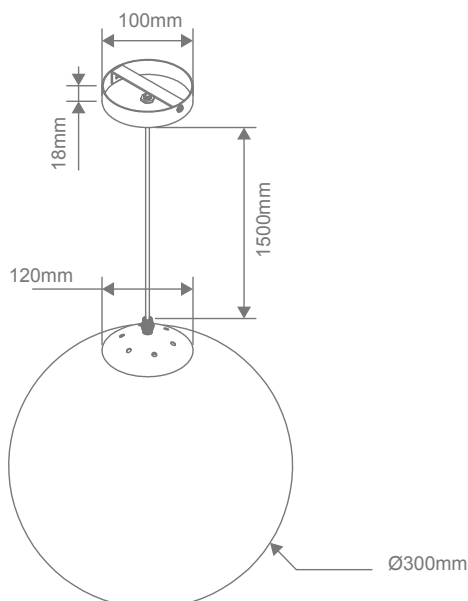

Diagrams / Additional

Black   Antique Brass   Chrome   Rose Gold