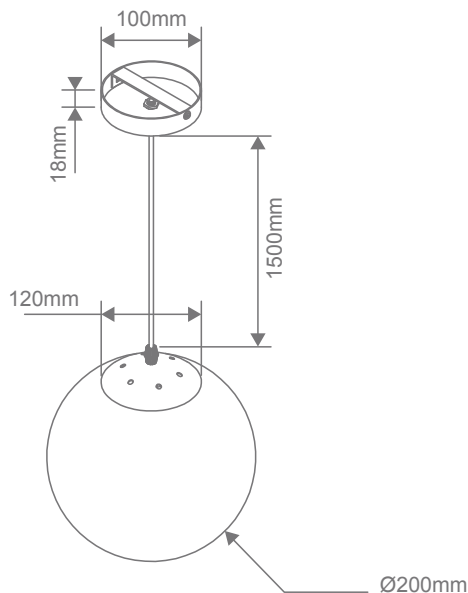

Bubble 200 Glass Pendant

Description

BUBBLE Glass pendant series offers a contemporary feel with a spherical dome shaped glass shade, designed to suit most interior design styles. Available in a clear or opal coloured glass option, as well as a range of suspension metalware colours. Choose from White, Black, Satin Brass, Antique Brass, Chrome, Satin Chrome and Rose Gold metalware, in three sizes: Small (200mm), Medium (250mm), and large (300mm) sizes. Suitable for hallways, over breakfast bar, bedrooms, living rooms, as well as cafes and bars.

Specification Features

Input Voltage: 240V
 Power (W): 25W LED Max
 IP rating (IP): IP20
 Dimmable: Yes*
 Base: E27

*Fully dimmable with suitable dimmers.

Diagrams / Additional

Item No.	Glass	Variant							Base
		Abrs	Blk	Chr	Rgld	Sbrs	Schr	Wht	
BUBBLE-200	Clear	31456	31450	31452	31454	31455	31453	31451	E27
	Opal	31463	31457	31459	31461	31462	31460	31458	

Specification Features

Input Voltage: 240V
 Power (W): 25W LED Max
 IP rating (IP): IP20
 Dimmable: Yes*
 Base: E27

*Fully dimmable with suitable dimmers.

Diagrams / Additional

Black Antique Brass Chrome Rose Gold