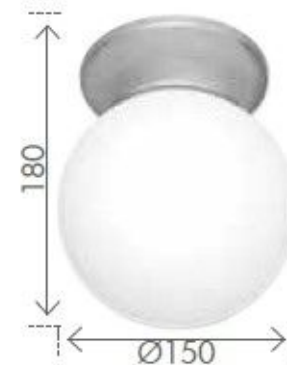

SPHERE

BATTEN FIX

DIY EASY INSTALLATION
42W max
 INDOOR ONLY

Spherical Do-It-Yourself ceiling fittings with a shiny opal glass diffuser.

Code:	81000/..
05 WHITE	 9 312641 000051 >
13 BRUSHED CHROME	 9 312641 000136 >