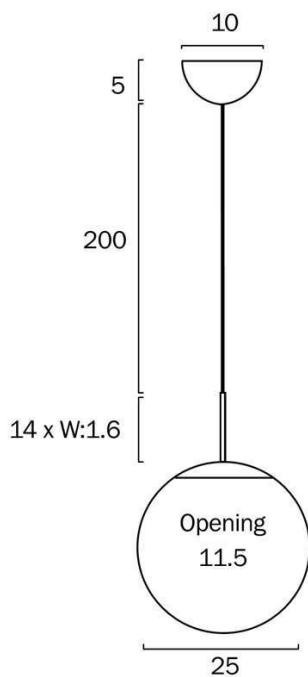

Specification

Voltage Input	240V
Total Wattage (max)	25
Globe Type	E27
Globe / Light Source qty	1
Globe / Light Source included	No
Dimmable	Globe Dependant
Beam Angle (degree)	360
Electrical Protection	CLASS I - HIGH VOLTAGE, EARTH REQUIRED
IP rating	IP20
Lead and Plug	No
Approvals	RCM
Assembly Required	No
Box Contents	Basic mounting screws, Instruction
Installation Required	Yes (by Licensed Electrician only)
Care Instructions	Do not use strong liquid cleaners, Wipe clean with a dry cloth
Replacement Warranty	*3 Years

Barcode

GTIN 9329501061589

Image -dimensions

Note: Dimensions are only a guide and may vary due to manufacturing variations.