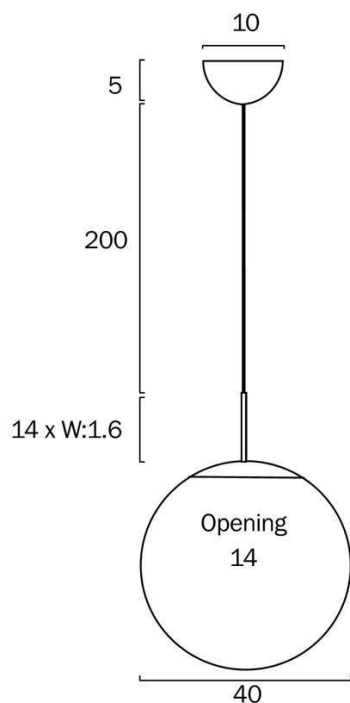

Specification

Voltage Input	240V
Total Wattage (max)	25
Globe Type	E27
Globe / Light Source qty	1
Globe / Light Source included	No
Dimmable	Globe Dependant
Beam Angle (degree)	360
Electrical Protection	CLASS I - HIGH VOLTAGE, EARTH REQUIRED
IP rating	IP20
Lead and Plug	No
Approvals	RCM
Assembly Required	No
Box Contents	Basic mounting screws, Instruction
Installation Required	Yes (by Licensed Electrician only)
Care Instructions	Do not use strong liquid cleaners, Wipe clean with a dry cloth
Replacement Warranty	*3 Years

Barcode

GTIN 9329501064115

Image -dimensions

Note: Dimensions are only a guide and may vary due to manufacturing variations.