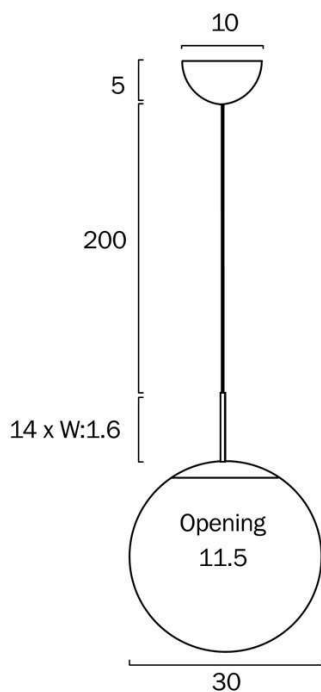

Specification

Voltage Input	240V
Total Wattage (max)	25
Globe Type	E27
Globe / Light Source qty	1
Globe / Light Source included	No
Dimmable	Globe Dependant
Beam Angle (degree)	360
Electrical Protection	CLASS I - HIGH VOLTAGE, EARTH REQUIRED
IP rating	IP20
Lead and Plug	No
Approvals	RCM
Assembly Required	No
Box Contents	Basic mounting screws, Instruction
Installation Required	Yes (by Licensed Electrician only)
Care Instructions	Do not use strong liquid cleaners, Wipe clean with a dry cloth
Replacement Warranty	*3 Years

Barcode

GTIN 9329501064108

Image -dimensions

Note: Dimensions are only a guide and may vary due to manufacturing variations.