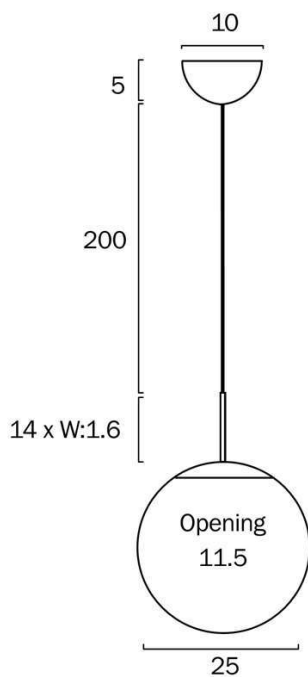

Specification

Voltage Input	240V
Total Wattage (max)	25
Globe Type	E27
Globe / Light Source qty	1
Globe / Light Source included	No
Dimmable	Globe Dependant
Beam Angle (degree)	360
Electrical Protection	CLASS I - HIGH VOLTAGE, EARTH REQUIRED
IP rating	IP20
Lead and Plug	No
Approvals	RCM
Assembly Required	No
Box Contents	Basic mounting screws, Instruction
Installation Required	Yes (by Licensed Electrician only)
Care Instructions	Do not use strong liquid cleaners, Wipe clean with a dry cloth
Replacement Warranty	*3 Years

Barcode

GTIN 9329501064092

Image -dimensions

Note: Dimensions are only a guide and may vary due to manufacturing variations.