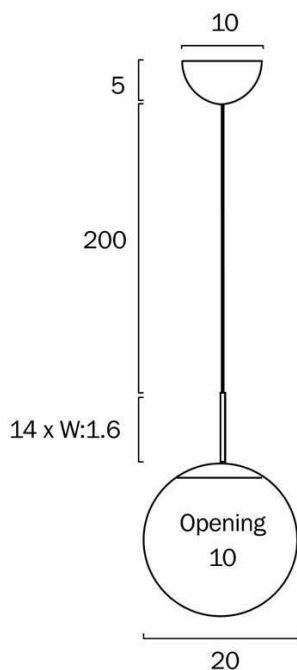

Specification

Voltage Input	240V
Total Wattage (max)	25
Globe Type	E27
Globe / Light Source qty	1
Globe / Light Source included	No
Dimmable	Globe Dependant
Beam Angle (degree)	360
Electrical Protection	CLASS I - HIGH VOLTAGE, EARTH REQUIRED
IP rating	IP20
Lead and Plug	No
Approvals	RCM
Assembly Required	No
Box Contents	Basic mounting screws, Instruction
Installation Required	Yes (by Licensed Electrician only)
Care Instructions	Do not use strong liquid cleaners, Wipe clean with a dry cloth
Replacement Warranty	*3 Years

Barcode

GTIN 9329501064085

Image -dimensions

Note: Dimensions are only a guide and may vary due to manufacturing variations.