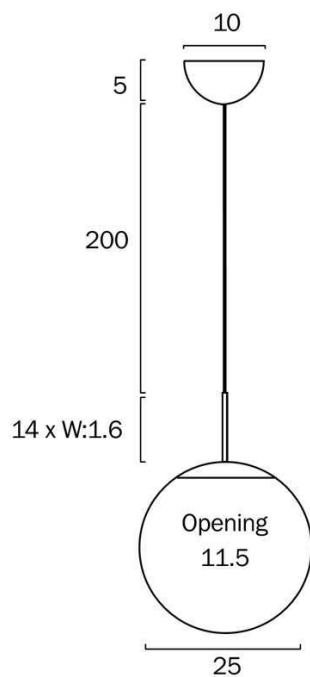

Specification

Voltage Input	240V
Total Wattage (max)	25
Globe Type	E27
Globe / Light Source qty	1
Globe / Light Source included	No
Dimmable	Globe Dependant
Beam Angle (degree)	360
Electrical Protection	CLASS I - HIGH VOLTAGE, EARTH REQUIRED
IP rating	IP20
Lead and Plug	No
Approvals	RCM
Assembly Required	No
Box Contents	Basic mounting screws, Instruction
Installation Required	Yes (by Licensed Electrician only)
Care Instructions	Do not use strong liquid cleaners, Wipe clean with a dry cloth
Replacement Warranty	*3 Years

Barcode

GTIN 9329501061596

Image -dimensions

Note: Dimensions are only a guide and may vary due to manufacturing variations.