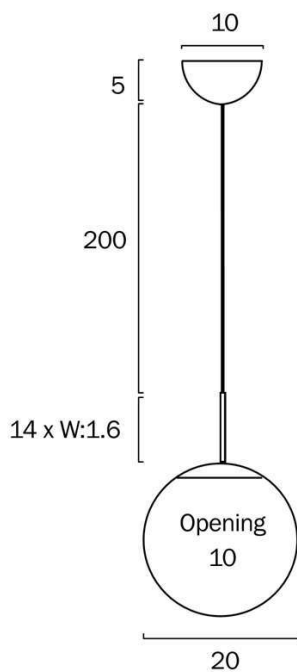

Specification

Voltage Input	240V
Total Wattage (max)	25
Globe Type	E27
Globe / Light Source qty	1
Globe / Light Source included	No
Dimmable	Globe Dependant
Beam Angle (degree)	360
Electrical Protection	CLASS I - HIGH VOLTAGE, EARTH REQUIRED
IP rating	IP20
Lead and Plug	No
Approvals	RCM
Assembly Required	No
Box Contents	Basic mounting screws, Instruction
Installation Required	Yes (by Licensed Electrician only)
Care Instructions	Do not use strong liquid cleaners, Wipe clean with a dry cloth
Replacement Warranty	*3 Years

Barcode

GTIN 9329501002766

Image -dimensions

Note: Dimensions are only a guide and may vary due to manufacturing variations.