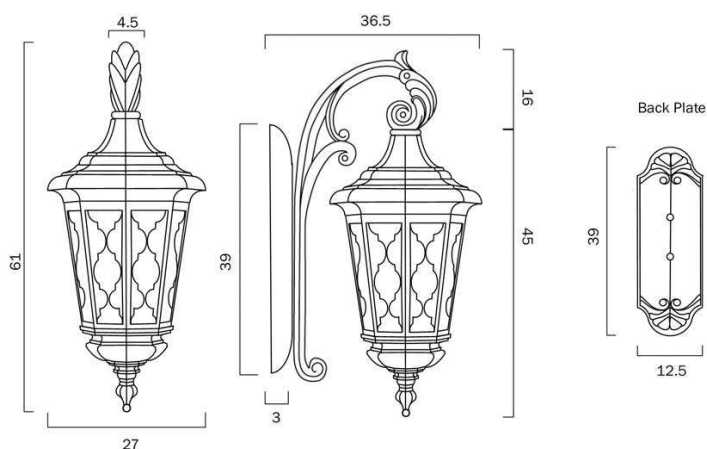

Beam Angle (degree)	360
Electrical Protection	CLASS I - HIGH VOLTAGE, EARTH REQUIRED
IP rating	IP44
Lead and Plug	No
Approvals	RCM
Box Contents	Basic mounting screws,Instruction
Installation Required	Yes (by Licensed Electrician only)
Care Instructions	Do not use strong liquid cleaners,Wipe clean with a dry cloth
Replacement Warranty	*3 Years

Barcode

GTIN 9329501056509

Image -dimensions