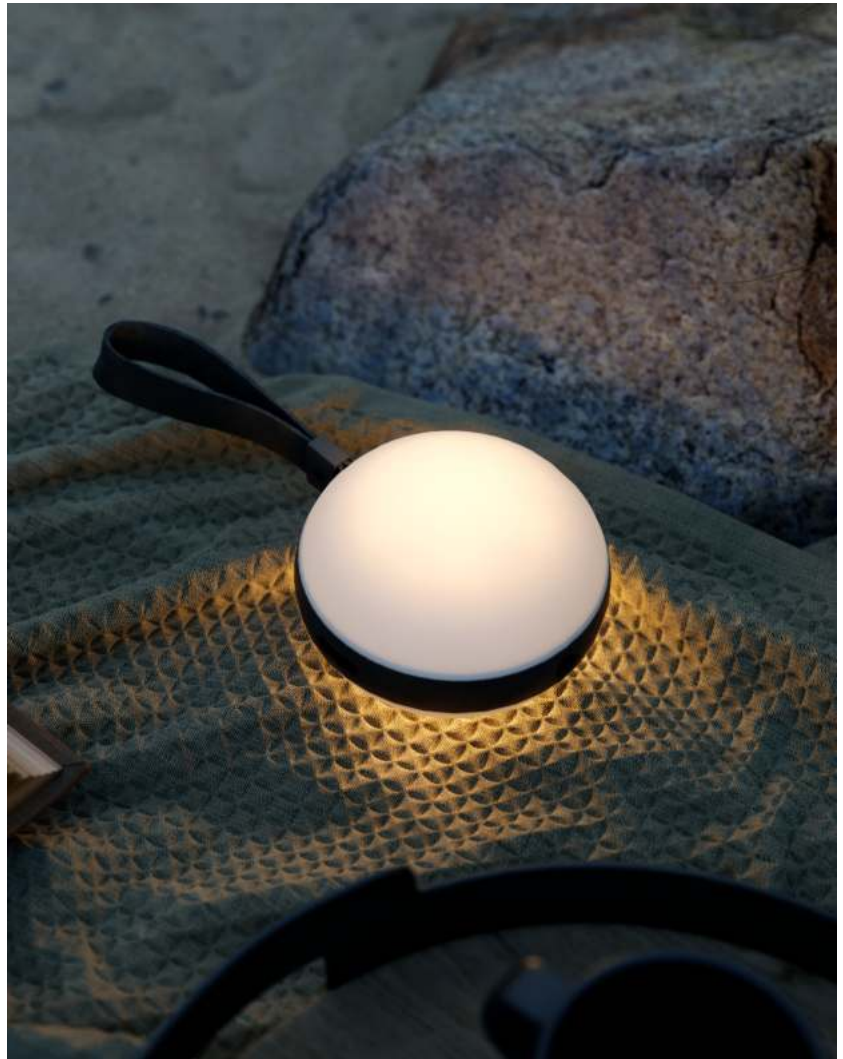

BRING TO-GO 12 | BATTERY LIGHT | WHITE

2218013001

nordlux®

IP degree: IP44
Class (Class 1, Class 2, Class 3):
Class 3 (12V)
Bulb base: LED Module
Switch placement: On the base
Parallel connection: False

Primary material: Plastic
Color of the cable: Black
Length of the cable (cm): 100
Surface material of the cable:
Plastic
Color: White

Height (cm): 26
Shade Diameter (cm): 12
EAN: 5704924010545
TUN: 2276884
Item Number: 2218013001
Pcs Per Master Carton: 3

Sales Box Height (cm): 13
Sales Box Width(cm): 13
Sales Box Depth (cm): 10
Sales Box Volume m³ : 0.0017
Product net weight (kg): 0.23

- Easy to bring everywhere (battery powered) • Made from recycled materials • Water resistant (IP65) • Just tap to turn on/off
- USB cable for charging included • Long battery life • 5 year LED guarantee

Bring is a stylish and portable outdoor light by designers Timothy Jacob Jensen and Alasdair McPhail. Bring has a round, illuminated surface elegantly embraced by a black rubber band that also serves as a practical handle or suspension. A gentle tap enables the Moodmaker™ functionality and dims the light in two steps. An additional tap turns the light off. Long battery life and a water-resistant surface made from recycled materials makes it ideal to bring anywhere - to the beach, the park or the terrace to light up those warm summer nights with a pleasant and cosy ambience.