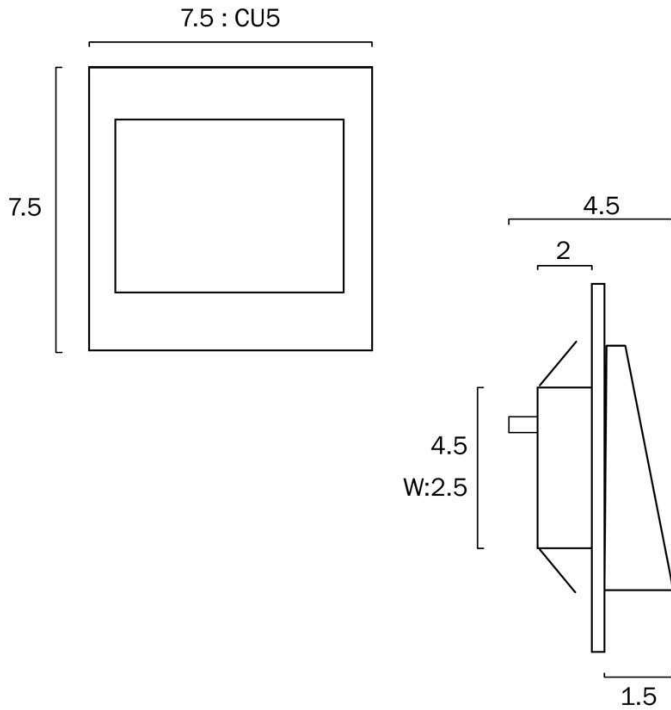

Current Output	300
Electrical Protection	CLASS I - HIGH VOLTAGE, EARTH REQUIRED
IP rating	IP20
Lead and Plug	No
Approvals	RCM
Assembly Required	No
Box Contents	Basic mounting screws,Instruction
Installation Required	Yes (by Licensed Electrician only)
Care Instructions	Do not use strong liquid cleaners,Wipe clean with a dry cloth
Replacement Warranty	*3 Years

Barcode

GTIN 9329501046692

Image -dimensions

Note: Dimensions are only a guide and may vary due to manufacturing variations.