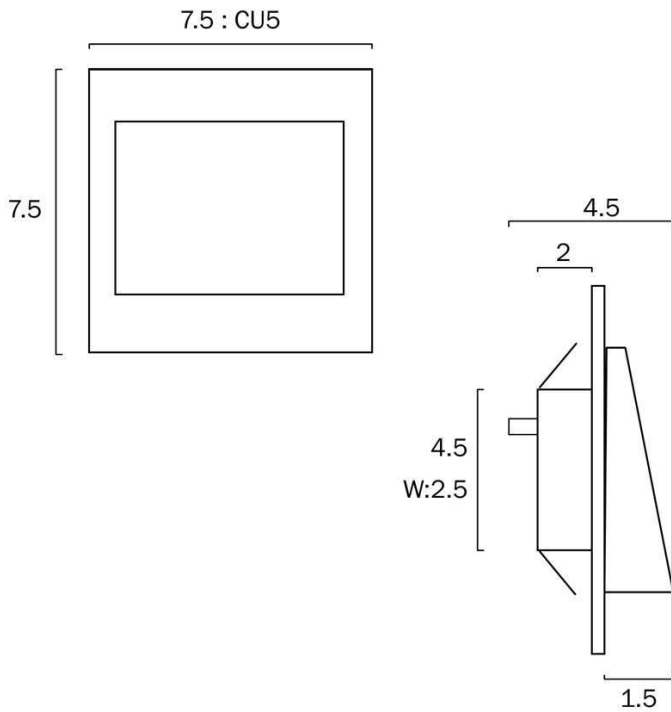

Current Output	300
Electrical Protection	CLASS I - HIGH VOLTAGE, EARTH REQUIRED
IP rating	IP20
Lead and Plug	No
Approvals	RCM
Assembly Required	No
Box Contents	Basic mounting screws,Instruction
Installation Required	Yes (by Licensed Electrician only)
Care Instructions	Do not use strong liquid cleaners,Wipe clean with a dry cloth
Replacement Warranty	*3 Years

Barcode

GTIN 9329501046678

Image -dimensions

Note: Dimensions are only a guide and may vary due to manufacturing variations.