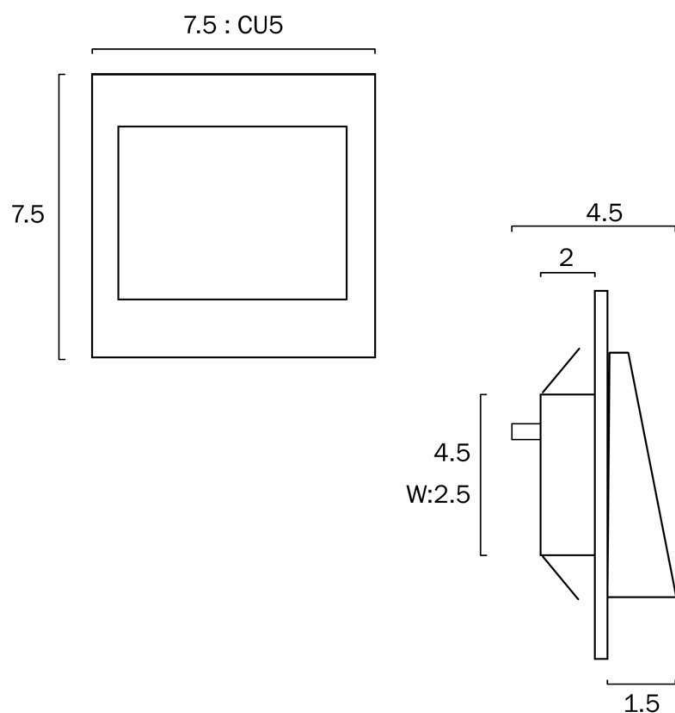

Current Output	300
Electrical Protection	CLASS I - HIGH VOLTAGE, EARTH REQUIRED
IP rating	IP20
Lead and Plug	No
Approvals	RCM
Assembly Required	No
Box Contents	Basic mounting screws,Instruction
Installation Required	Yes (by Licensed Electrician only)
Care Instructions	Do not use strong liquid cleaners,Wipe clean with a dry cloth
Replacement Warranty	*3 Years

Barcode

GTIN 9329501046708

Image -dimensions

Note: Dimensions are only a guide and may vary due to manufacturing variations.