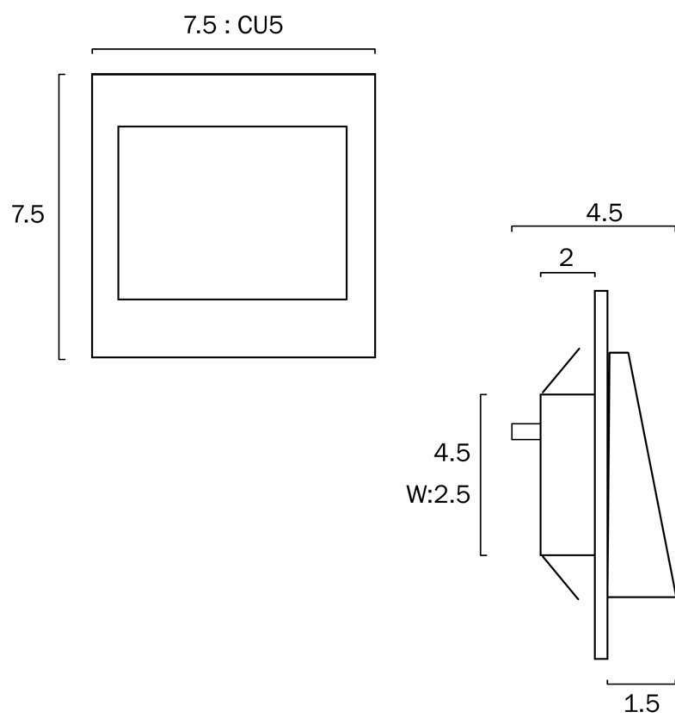

Current Output	300
Electrical Protection	CLASS I - HIGH VOLTAGE, EARTH REQUIRED
IP rating	IP20
Lead and Plug	No
Approvals	RCM
Assembly Required	No
Box Contents	Basic mounting screws,Instruction
Installation Required	Yes (by Licensed Electrician only)
Care Instructions	Do not use strong liquid cleaners,Wipe clean with a dry cloth
Replacement Warranty	*3 Years

Barcode

GTIN 9329501057988

Image -dimensions

Note: Dimensions are only a guide and may vary due to manufacturing variations.