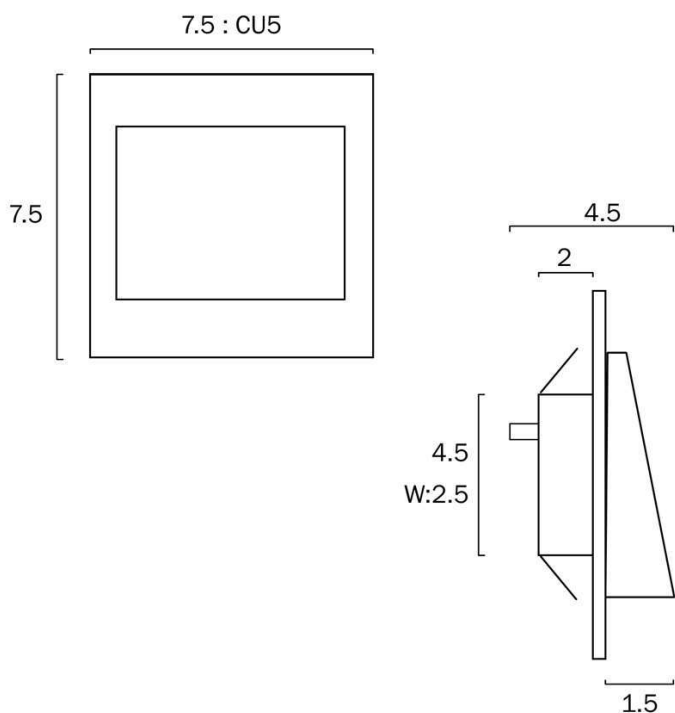

Current Output	300
Electrical Protection	CLASS I - HIGH VOLTAGE, EARTH REQUIRED
IP rating	IP20
Lead and Plug	No
Approvals	RCM
Assembly Required	No
Box Contents	Basic mounting screws,Instruction
Installation Required	Yes (by Licensed Electrician only)
Care Instructions	Do not use strong liquid cleaners,Wipe clean with a dry cloth
Replacement Warranty	*3 Years

Barcode

GTIN 9329501057995

Image -dimensions

Note: Dimensions are only a guide and may vary due to manufacturing variations.