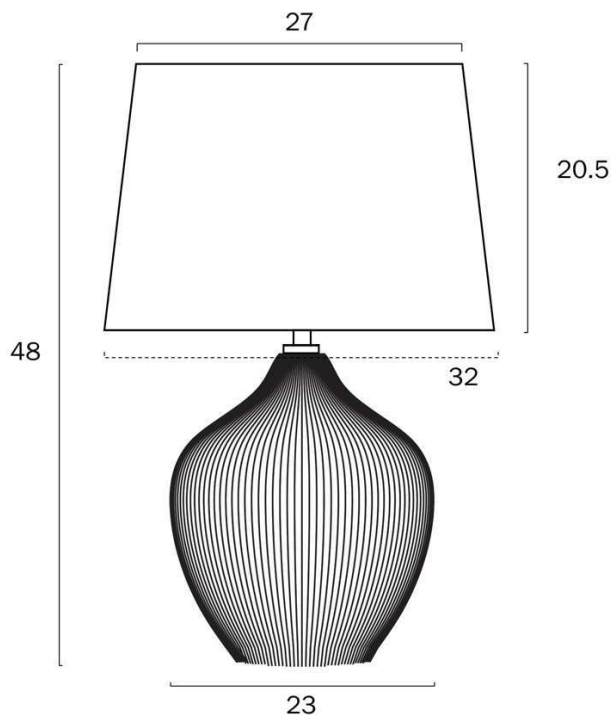

### Size

<b>Fixture Diameter (cm)</b>	32.0
<b>Fixture Height (cm)</b>	48.0
<b>Base Diameter (cm)</b>	23.0
<b>Base Height (cm)</b>	25.0
<b>Shade Top (cm)</b>	27.0
<b>Shade Bottom (cm)</b>	32.0
<b>Shade Height (cm)</b>	20.5
<b>Cable Length (cm)</b>	180 (30+Inline Switch+150)

## Image -dimensions

Note: Dimensions are only a guide and may vary due to manufacturing variations.