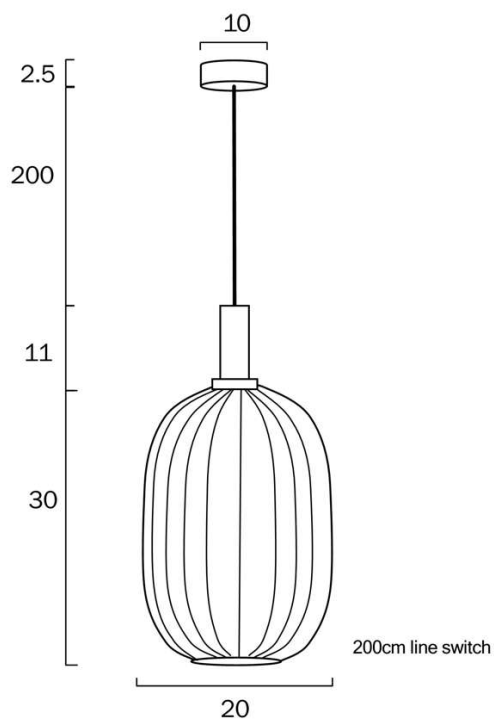

### Size

<b>Fixture Diameter (cm)</b>	20.0
<b>Fixture Height (cm)</b>	41.0
<b>Canopy Diameter (cm)</b>	10.0
<b>Canopy Projection (cm)</b>	2.5
<b>Glass Diameter</b>	20.00
<b>Glass Height (cm)</b>	30.5
<b>Suspension Length (cm)</b>	200.0

### Specification

<b>Voltage Input</b>	240V
<b>Wattage (max)</b>	25
<b>Globe Type</b>	E27
<b>Globe / Light Source qty</b>	1
<b>Globe / Light Source included</b>	No

All representations within this document are subject to copyright.ELECTRICAL INSTALLATIONS MUST BE PERFORMED BY A QUALIFIED ELECTRICAL CONTRACTOR AND INSTALLED IN ACCORDANCE WITH AS/NZS 3000.  
NOTE : All images , descriptions and dimensions are indicative. Please check latest version of item detail on Telbix website prior to ordering or installation.

## Image -dimensions

Last modification

2022-11-16