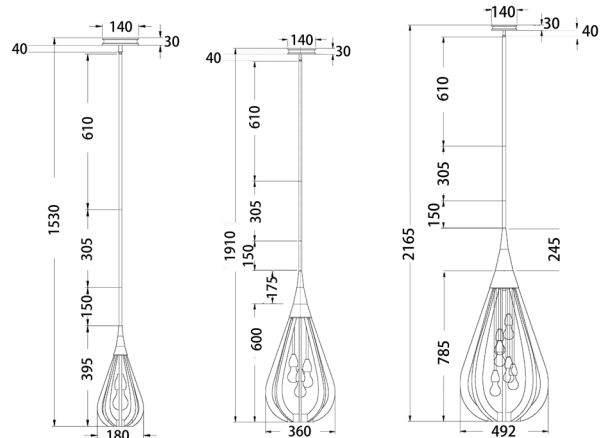

BONITO1-3

Interior Pendant Lights

Product Features:

- Interior single pendant light
- Shade: nickel & taupe finished wood
- Globe not included
- For indoor use only

Decor Lighting

Adjustable knuckle. Suitable for raked ceiling.

BONITO1

BONITO2

BONITO3

Note: can not be mounted with the short rod only. A combination of short and long rods must be used because the short rod has a mal thread at one end.

Part No.	Description	Lamp Holder	Max. Watt	Height	Diam	Canopy	Suspension	Carton QTY
BONITO1	PENDANT ES 60W TAUPE WOOD SML TEAR DROP	1xE27	60w	395mm	Ø180mm	Ø140mm	150+305+610mm	1/1
BONITO2	PENDANT ES 60W TAUPE WOOD MED TEAR DROP	3xE27	60w	775mm	Ø360mm	Ø140mm	150+305+610mm	1/1
BONITO3	PENDANT ES 60W TAUPE WOOD LGE TEAR DROP	6xE27	60w	1030mm	Ø492mm	Ø140mm	150+305+610mm	1/1