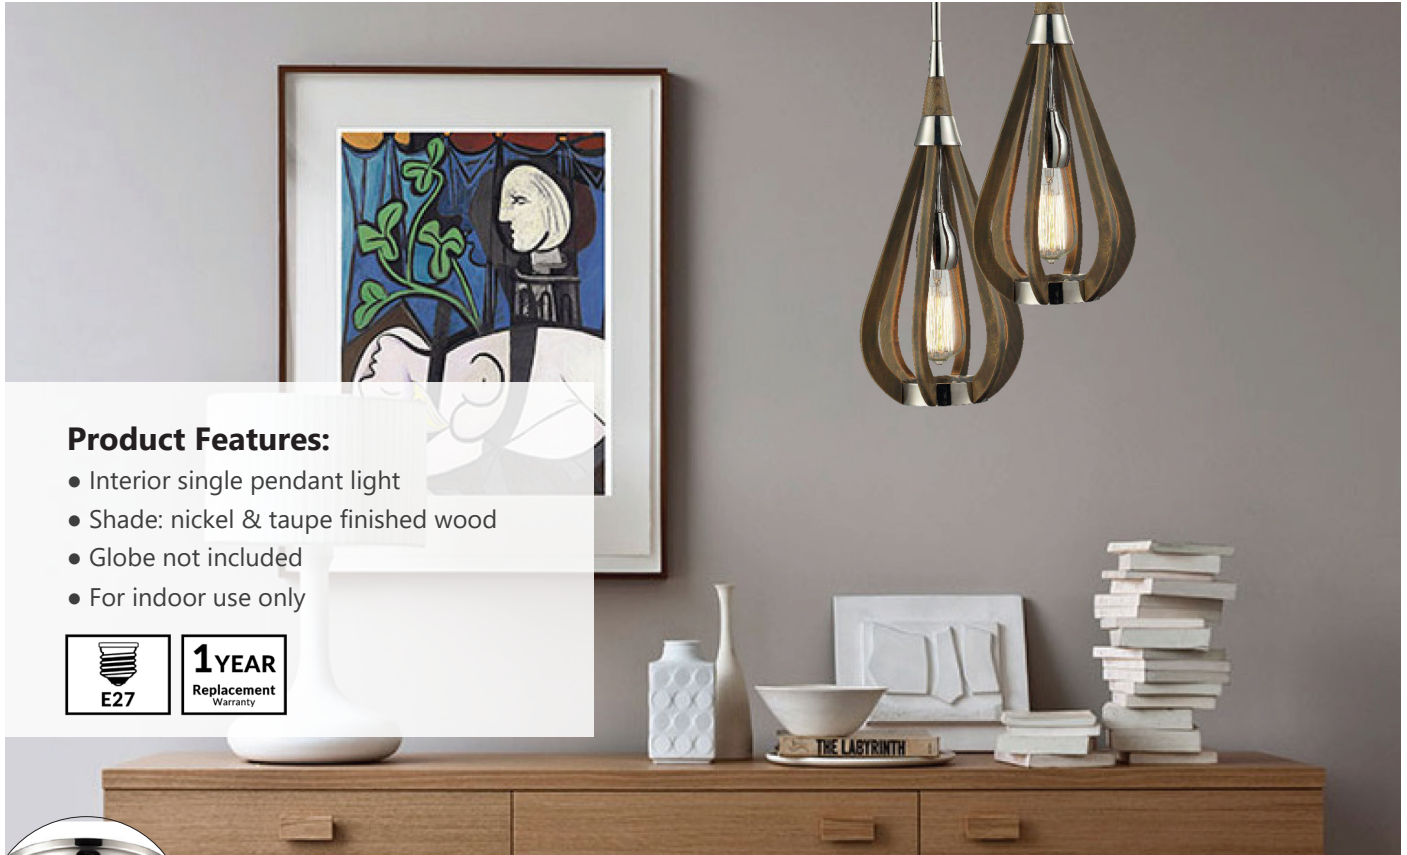

BONITO1-3

Interior Pendant Lights

Product Features:

- Interior single pendant light
- Shade: nickel & taupe finished wood
- Globe not included
- For indoor use only

Decor Lighting

Adjustable knuckle. Suitable for raked ceiling.

BONITO1

BONITO2

BONITO3

Note: can not be mounted with the short rod only. A combination of short and long rods must be used because the short rod has a mal thread at one end.

Part No.	Description	Lamp Holder	Max. Watt	Height	Diam	Canopy	Suspension	Carton QTY
BONITO1	PENDANT ES 60W TAUPE WOOD SML TEAR DROP	1xE27	60w	395mm	Ø180mm	Ø140mm	150+305+610mm	1/1
BONITO2	PENDANT ES 60W TAUPE WOOD MED TEAR DROP	3xE27	60w	775mm	Ø360mm	Ø140mm	150+305+610mm	1/1
BONITO3	PENDANT ES 60W TAUPE WOOD LGE TEAR DROP	6xE27	60w	1030mm	Ø492mm	Ø140mm	150+305+610mm	1/1