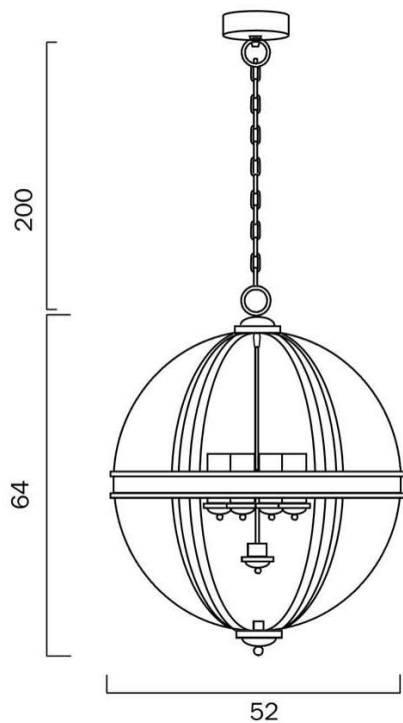

IP rating	IP20
Lead and Plug	No
Approvals	RCM
Box Contents	Basic mounting screws,Instruction
Installation Required	Yes (by Licensed Electrician only)
Care Instructions	Do not use strong liquid cleaners,Wipe clean with a dry cloth
Replacement Warranty	*3 Years

Barcode

GTIN 9329501049631

Image -dimensions