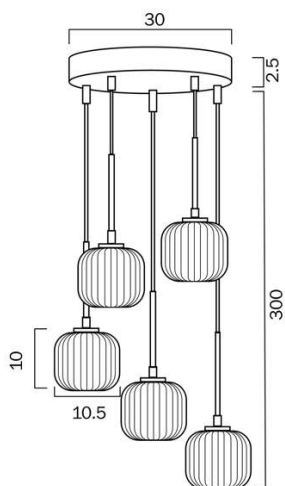

Specification

Voltage Input	240V
Wattage (max)	15
Wattage	3
Globe Type	G9
Globe / Light Source qty	5
Globe / Light Source included	Yes
Color Temperature	Warm White
Color Kelvin	3000k
Color Rendering	>80
Dimmable	No
Electrical Protection	CLASS I - HIGH VOLTAGE, EARTH REQUIRED
IP rating	IP20
Lead and Plug	No
Approvals	RCM
Assembly Required	Yes
Box Contents	Basic mounting screws,Instruction
Installation Required	Yes (by Licensed Electrician only)
Care Instructions	Do not use strong liquid cleaners,Wipe clean with a dry cloth
Replacement Warranty	*3 Years

Barcode

GTIN 9329501057735

Image -dimensions