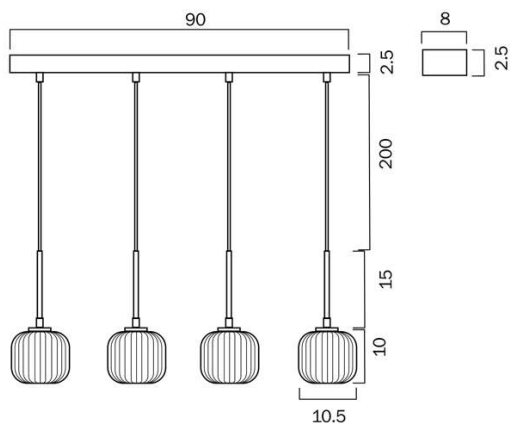

Suspension Length (cm) 200.0

Specification

Voltage Input	240V
Wattage (max)	12
Wattage	3
Globe Type	G9
Globe / Light Source qty	4
Globe / Light Source included	Yes
Color Temperature	Warm White
Color Kelvin	3000k
Color Rendering	>80
Dimmable	No
Beam Angle (degree)	360
Electrical Protection	CLASS I - HIGH VOLTAGE, EARTH REQUIRED
IP rating	IP20
Lead and Plug	No
Approvals	RCM
Assembly Required	Yes
Box Contents	Basic mounting screws,Instruction
Installation Required	Yes (by Licensed Electrician only)
Care Instructions	Do not use strong liquid cleaners,Wipe clean with a dry cloth
Replacement Warranty	*3 Years

Barcode

GTIN 9329501057711

Image -dimensions