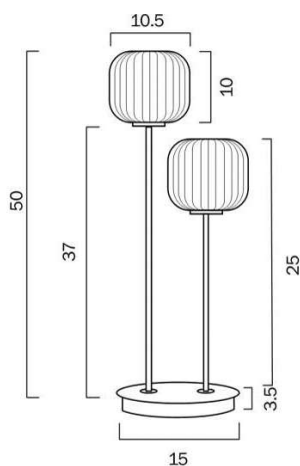

Specification

Voltage Input	240V
Wattage (max)	6
Wattage	3
Globe Type	G9
Globe / Light Source qty	2
Globe / Light Source included	Yes
Color Temperature	Warm White
Color Kelvin	3000k
Color Rendering	>80
Dimmable	No
Electrical Protection	CLASS II - DOUBLE INSULATED, EARTH NOT REQUIRED
IP rating	IP20
Lead and Plug	No
Approvals	RCM
Assembly Required	Yes
Box Contents	Instruction
Care Instructions	Do not use strong liquid cleaners,Wipe clean with a dry cloth
Replacement Warranty	*3 Years

Barcode

GTIN 9329501057773

Image -dimensions