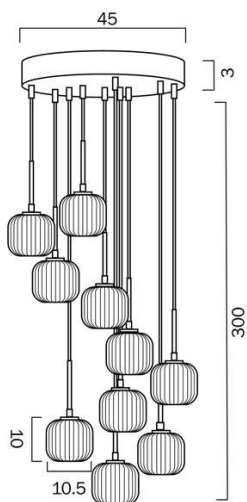

### Size

<b>Fixture Diameter (cm)</b>	45.0
<b>Fixture Height (cm)</b>	25.0
<b>Canopy Diameter (cm)</b>	45.0
<b>Canopy Projection (cm)</b>	3.0
<b>Glass Diameter</b>	10.50
<b>Glass Height (cm)</b>	10.0

All representations within this document are subject to copyright. ELECTRICAL INSTALLATIONS MUST BE PERFORMED BY A QUALIFIED ELECTRICAL CONTRACTOR AND INSTALLED IN ACCORDANCE WITH AS/NZS 3000.  
NOTE : All images , descriptions and dimensions are indicative. Please check latest version of item detail on Telbix website prior to ordering or installation.

## Image -dimensions

Last modification

2022-11-14

### Size

<b>Fixture Diameter (cm)</b>	45.0
<b>Fixture Height (cm)</b>	25.0
<b>Canopy Diameter (cm)</b>	45.0
<b>Canopy Projection (cm)</b>	3.0
<b>Glass Diameter</b>	10.50
<b>Glass Height (cm)</b>	10.0

## Image -dimensions