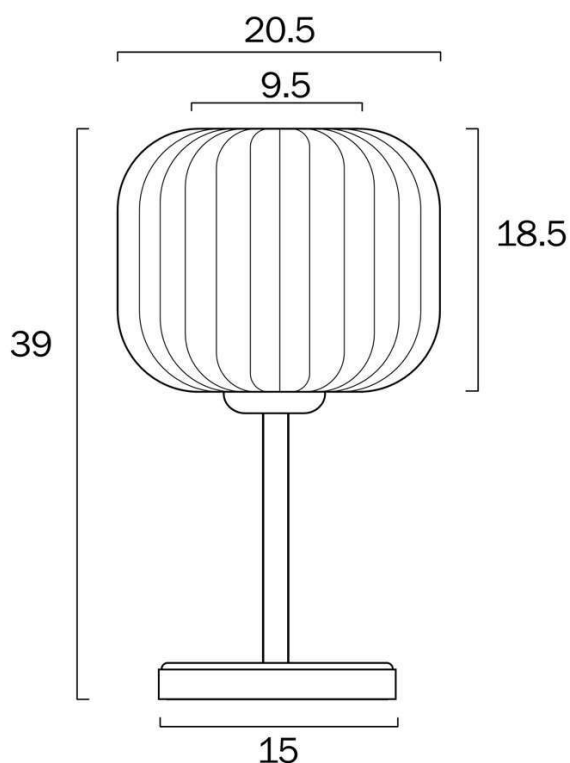

Globe / Light Source included	No
Dimmable	Globe Dependant
Beam Angle (degree)	360
Electrical Protection	CLASS II - DOUBLE INSULATED, EARTH NOT REQUIRED
IP rating	IP20
Lead and Plug	No
Approvals	RCM
Assembly Required	Yes
Box Contents	Instruction
Care Instructions	Do not use strong liquid cleaners, Wipe clean with a dry cloth
Replacement Warranty	*3 Years

Barcode

GTIN 9329501063460

Image -dimensions

Globe Type Recommended

Label	Color Temperature	Thumbnail	GTIN
G A608E27CL			
GL FRF4LEDE27