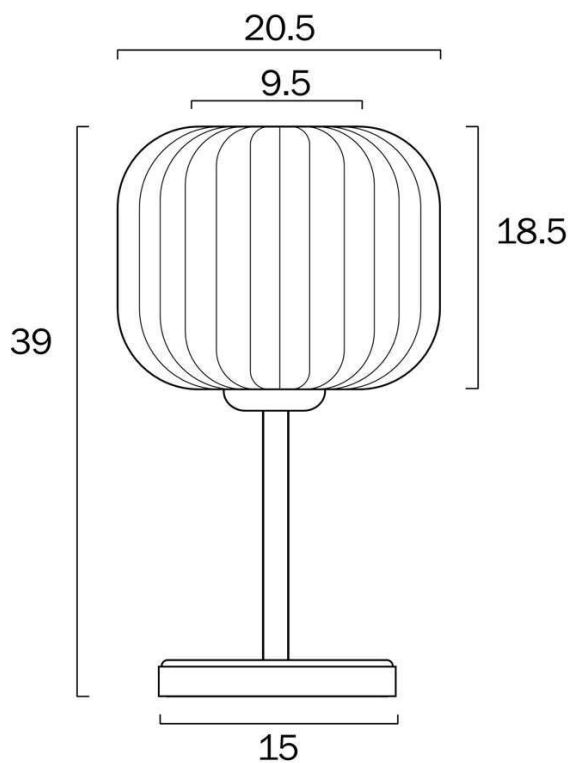

Globe / Light Source qty	1
Globe / Light Source included	No
Dimmable	Globe Dependant
Beam Angle (degree)	360
Electrical Protection	CLASS II - DOUBLE INSULATED, EARTH NOT REQUIRED
IP rating	IP20
Lead and Plug	No
Approvals	RCM
Assembly Required	Yes
Box Contents	Instruction
Care Instructions	Do not use strong liquid cleaners, Wipe clean with a dry cloth
Replacement Warranty	*3 Years

Barcode

GTIN 9329501063453

Image -dimensions

Globe Type Recommended

Label	Color Temperature	Thumbnail	GTIN
G A608E27CL			
GL FRF4LEDE27