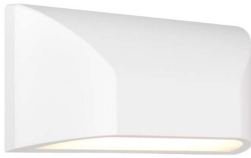

Last modification 2023-09-24

BLOC EX5-WH3C 9329501065693

The Bloc LED Indoor/Outdoor Wall Sconce features a simple rectangular wall lamp with a soft angle projecting light suitable for both indoors or outdoor applications. The robust polycarbonate frame will provide ample lighting for either a hallway or outdoor space. This fixture utilises a colour-changeable LED light source, and is a modern and energy-efficient lighting alternative.

Overview

Family name	Bloc
Categories	Wall Lights
Mounting	Surface
Usage	Indoor Lighting, Outdoor Lighting, Trade Selection

Color / Material

Fixture Color	White, Opal
Fixture Material	Polycarbonate
Diffuser Color	Opal
Diffuser Material	Polycarbonate

Size

Fixture Length (cm)	22.0
Fixture Height (cm)	11.3
Fixture Projection (cm)	5.1

Specification

Voltage Input	240V
Total Wattage (max)	5
Globe Type	LED integrated SMD
Globe / Light Source qty	1
Globe / Light Source included	Yes
Lumens	400
Color Temperature	Warm White; Natural White; Cool White
Color Kelvin	3 CCT (3000k - 4000k - 5000k)
Color Rendering	>80
Dimmable	No

Barcode

GTIN 9329501065693

Image -dimensions

Last modification 2022-11-13

BLOC EX5-BK3C
9329501056806

The BLOC LED Indoor/Outdoor Wall Sconce features a simple rectangular wall lamp with a soft angle projecting light suitable for both indoors or outdoor applications. The robust polycarbonate frame will provide ample lighting for either a hallway or outdoor space. This fixture utilizes a color-changeable LED light source, and is a modern and energy-efficient lighting alternative.