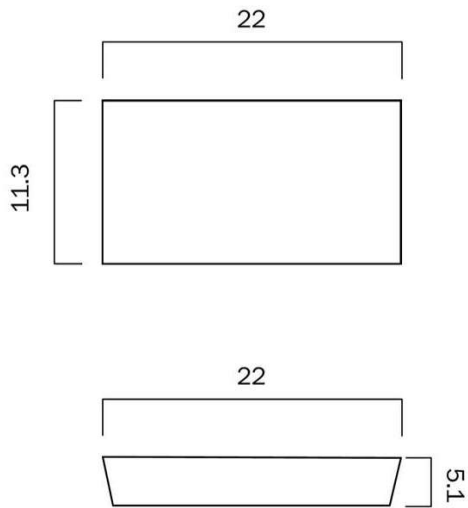

Care Instructions

Do not use strong liquid cleaners,Wipe clean with a dry cloth

Replacement Warranty

*3 Years

Barcode

GTIN

9329501056806

Image -dimensions