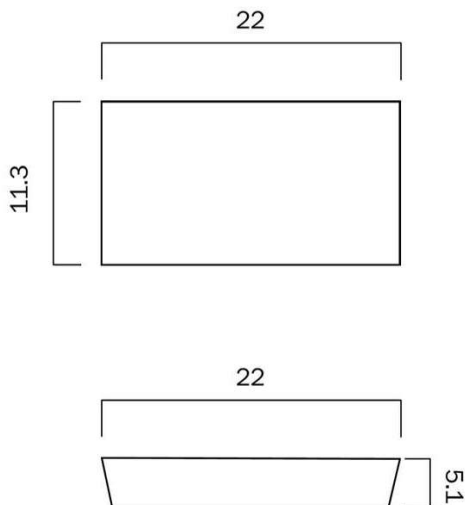

Beam Angle (degree)	108
Electrical Protection	CLASS II - DOUBLE INSULATED, EARTH NOT REQUIRED
IP rating	IP65
Lead and Plug	No
Approvals	RCM
Assembly Required	No
Box Contents	Basic mounting screws, Instruction
Installation Required	Yes (by Licensed Electrician only)
Care Instructions	Do not use strong liquid cleaners, Wipe clean with a dry cloth
Replacement Warranty	*3 Years

Barcode

GTIN 9329501065693

Image -dimensions