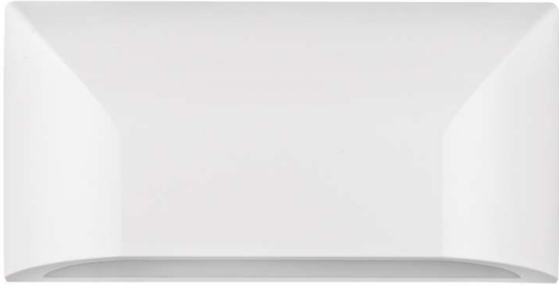

Last modification 2023-09-24

BLOC EX5-WH3C 9329501065693

The Bloc LED Indoor/Outdoor Wall Sconce features a simple rectangular wall lamp with a soft angle projecting light suitable for both indoors or outdoor applications. The robust polycarbonate frame will provide ample lighting for either a hallway or outdoor space. This fixture utilises a colour-changeable LED light source, and is a modern and energy-efficient lighting alternative.

Overview

Family name	Bloc
Categories	Wall Lights
Mounting	Surface
Usage	Indoor Lighting, Outdoor Lighting, Trade Selection

Color / Material

Fixture Color	White, Opal
Fixture Material	Polycarbonate
Diffuser Color	Opal
Diffuser Material	Polycarbonate

Size

Fixture Length (cm)	22.0
Fixture Height (cm)	11.3
Fixture Projection (cm)	5.1

Specification

Voltage Input	240V
Total Wattage (max)	5
Globe Type	LED integrated SMD
Globe / Light Source qty	1
Globe / Light Source included	Yes
Lumens	400
Color Temperature	Warm White; Natural White; Cool White
Color Kelvin	3 CCT (3000k - 4000k - 5000k)
Color Rendering	>80
Dimmable	No

Barcode

GTIN 9329501065693

Image -dimensions

Last modification 2022-11-13

BLOC EX5-BK3C
9329501056806

The BLOC LED Indoor/Outdoor Wall Sconce features a simple rectangular wall lamp with a soft angle projecting light suitable for both indoors or outdoor applications. The robust polycarbonate frame will provide ample lighting for either a hallway or outdoor space. This fixture utilizes a color-changeable LED light source, and is a modern and energy-efficient lighting alternative.