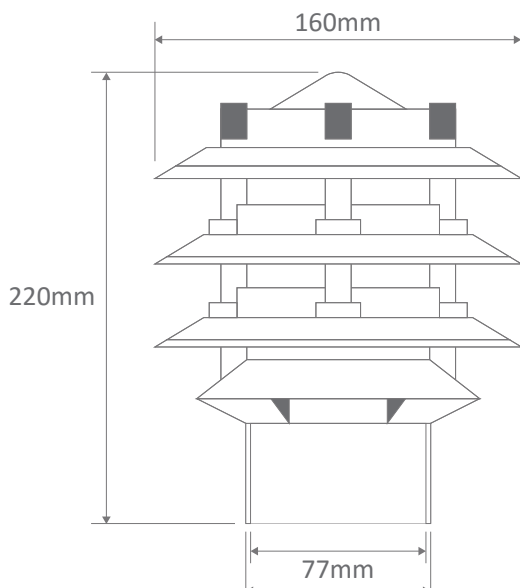

BL-100 3 Tier Bollard Head

Description

Tiered conical helmet bollard to suit 76mm post.

Specification Features

Input Voltage: 240V
IP rating (IP): 44
Globe Base: E27 (Lamp not included)

Diagrams / Additional