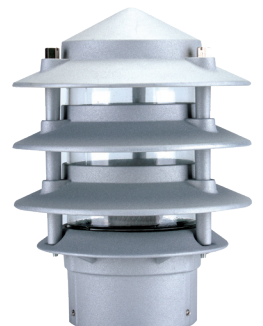

BL-100 3 Tier Bollard Head

Description

Tiered conical helmet bollard to suit 76mm post.

Specification Features

Input Voltage: 240V
IP rating (IP): 44
Globe Base: E27 (Lamp not included)

Diagrams / Additional

Item No.	Variant	Colour
BL-100	10700	Beige
	10701	Black
	10702	Silver
	10703	Green
	10704	White