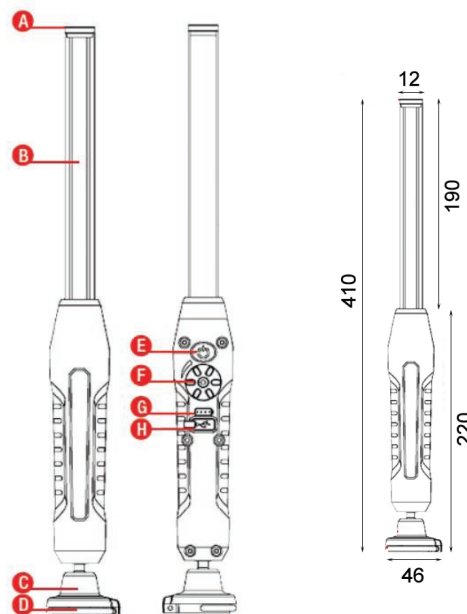

### WORK TIME:

- Using maximum lumen: 2.5 hours
- Using minimum lumen: 20 hours

PART NO. BIG SLIM

Package Size:  
51x7.5x5.5cm

- A. TORCH LIGHT
- B. MAIN COB LIGHT
- C. 360° SWIVEL MAGNET BASE
- D. STRONG SWIVEL HOOK
- E. ON/OFF SWITCH
- F. DIMMING DIAL
- G. LED LAMP BATTERY INDICATOR
- H. MICRO USB CHARGING INPUT