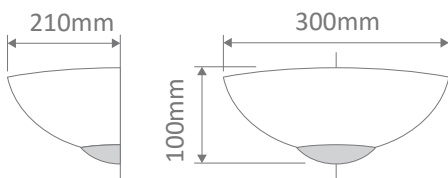

BF-7949

Ceramic Wall Uplight

Description

Raw ceramic wall light complete with frosted glass. Ceramic areas can be painted with any water based paint. Corner mounted installations only. Made in Italy. Raw Ceramic Requires : 1 x E27 lamp.

Specification Features

Input Voltage: 240V
 Power (W): 60W
 Lifespan (hrs): 50,000hrs
 Requires 1 x E27 Lamp

Diagrams / Additional

Item No.	Variant	Colour
BF-7949	11101	Raw Ceramic