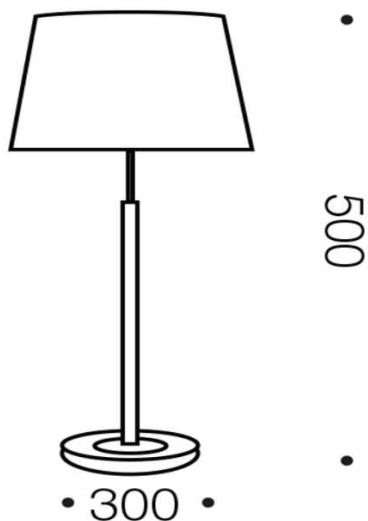

Dimmable	Globe Dependant
Beam Angle (degree)	360
Electrical Protection	CLASS II - DOUBLE INSULATED, EARTH NOT REQUIRED
IP rating	IP20
Lead and Plug	Yes
Approvals	RCM
Box Contents	Instruction
Care Instructions	Do not use strong liquid cleaners,Wipe clean with a dry cloth
Replacement Warranty	*3 Years

Barcode

GTIN 9329501026564

Image -dimensions