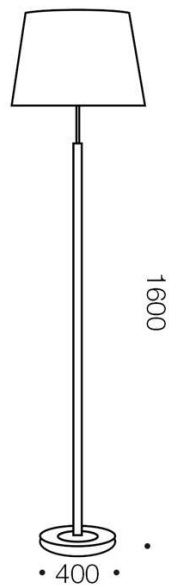

Dimmable	Globe Dependant
Beam Angle (degree)	360
Electrical Protection	CLASS II - DOUBLE INSULATED, EARTH NOT REQUIRED
IP rating	IP20
Lead and Plug	Yes
Approvals	RCM
Box Contents	Instruction
Care Instructions	Do not use strong liquid cleaners,Wipe clean with a dry cloth
Replacement Warranty	*3 Years

Barcode

GTIN 9329501026588

Image -dimensions