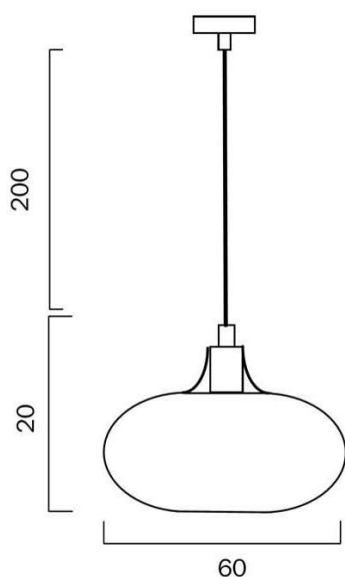

Box Contents	Basic mounting screws, Instruction
Installation Required	Yes (by Licensed Electrician only)
Care Instructions	Do not use strong liquid cleaners, Wipe clean with a dry cloth
Replacement Warranty	*Clearance item 1 year warranty

Barcode

GTIN 9329501050873

Image -dimensions

Globe Type Recommended

Label	Color Temperature	Thumbnail	GTIN
G A608E27CL