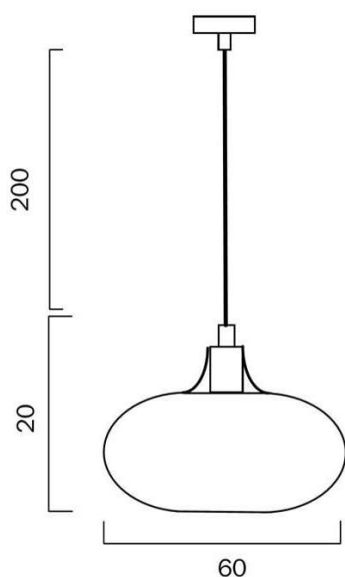

Box Contents	Basic mounting screws, Instruction
Installation Required	Yes (by Licensed Electrician only)
Care Instructions	Do not use strong liquid cleaners, Wipe clean with a dry cloth
Replacement Warranty	*Clearance item 1 year warranty

Barcode

GTIN 9329501050880

Image -dimensions

Globe Type Recommended

Label	Color Temperature	Thumbnail	GTIN
G A608E27CL