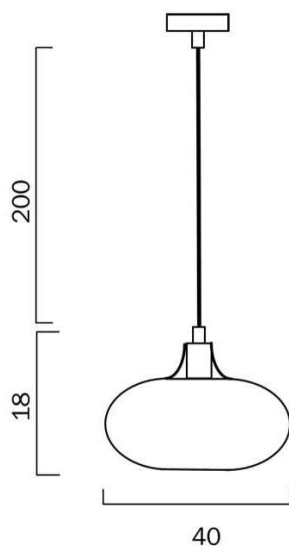

Installation Required	Yes (by Licensed Electrician only)
Care Instructions	Do not use strong liquid cleaners, Wipe clean with a dry cloth
Replacement Warranty	*Clearance item 1 year warranty

Barcode

GTIN 9329501050866

Image -dimensions

Globe Type Recommended

Label	Color Temperature	Thumbnail	GTIN
G A608E27CL