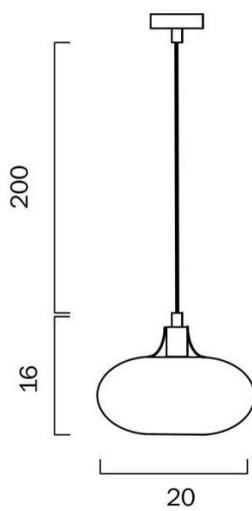

Assembly Required	No
Box Contents	Basic mounting screws, Instruction
Installation Required	Yes (by Licensed Electrician only)
Care Instructions	Do not use strong liquid cleaners, Wipe clean with a dry cloth
Replacement Warranty	*Clearance item 1 year warranty

Barcode

GTIN 9329501050842

Image -dimensions