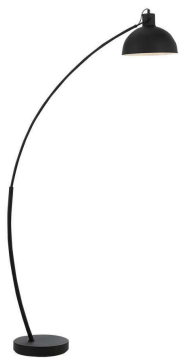

Last modification

2022-11-13

BEAT FL-BK 9329501038901

The BEAT floor lamp adds a contemporary presence to your home. A heavy metal base upholds a gentle, gradual curved arm leading to a domed metal shade. The perfect lamp to fit within a wide range of spaces and styles. Available in 3 colors.

Overview

Family name	Beat
Categories	Floor Lamps
Shade Shape	Dome
Switch	Foot Switch
Usage	Indoor Lighting
ERAC Product Registration	SAA-210304-EA

Color / Material

Fixture Color	Black
Fixture Finish	Matte
Fixture Material	Metal
Shade Material	Metal
Base Color	Black
Base Material	Metal
Cable Color	Black
Cable Material	PVC

Size

Fixture Diameter (cm)	25.0
Fixture Height (cm)	150.0
Cable Length (cm)	200 (50+Foot Switch+150)

Specification

Voltage Input	240V
Wattage (max)	40
Globe Type	E27
Globe / Light Source qty	1
Globe / Light Source included	No