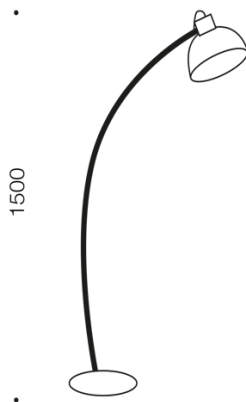

Dimmable	Globe Dependant
Beam Angle (degree)	120
Electrical Protection	CLASS II - DOUBLE INSULATED, EARTH NOT REQUIRED
IP rating	IP20
Lead and Plug	Yes
Approvals	RCM
Box Contents	Instruction
Care Instructions	Do not use strong liquid cleaners,Wipe clean with a dry cloth
Replacement Warranty	*3 Years

Barcode

GTIN 9329501038918

Image -dimensions