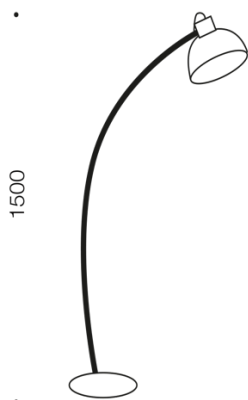

Dimmable	Globe Dependant
Beam Angle (degree)	120
Electrical Protection	CLASS II - DOUBLE INSULATED, EARTH NOT REQUIRED
IP rating	IP20
Lead and Plug	Yes
Approvals	RCM
Assembly Required	Yes
Box Contents	Instruction
Care Instructions	Do not use strong liquid cleaners,Wipe clean with a dry cloth
Replacement Warranty	*3 Years

Barcode

GTIN 9329501038901

Image -dimensions