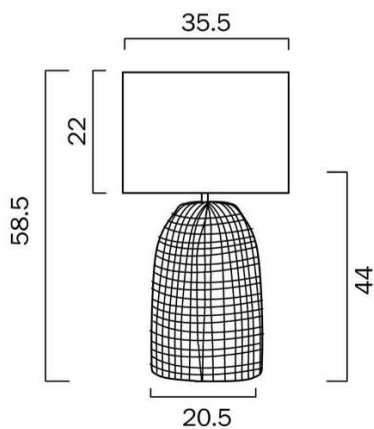

Dimmable	Globe Dependant
Beam Angle (degree)	360
Electrical Protection	CLASS II - DOUBLE INSULATED, EARTH NOT REQUIRED
IP rating	IP20
Lead and Plug	Yes
Approvals	RCM
Assembly Required	Yes
Box Contents	Instruction
Care Instructions	Do not use strong liquid cleaners,Wipe clean with a dry cloth
Replacement Warranty	*3 Years

Barcode

GTIN 9329501053591

Image -dimensions